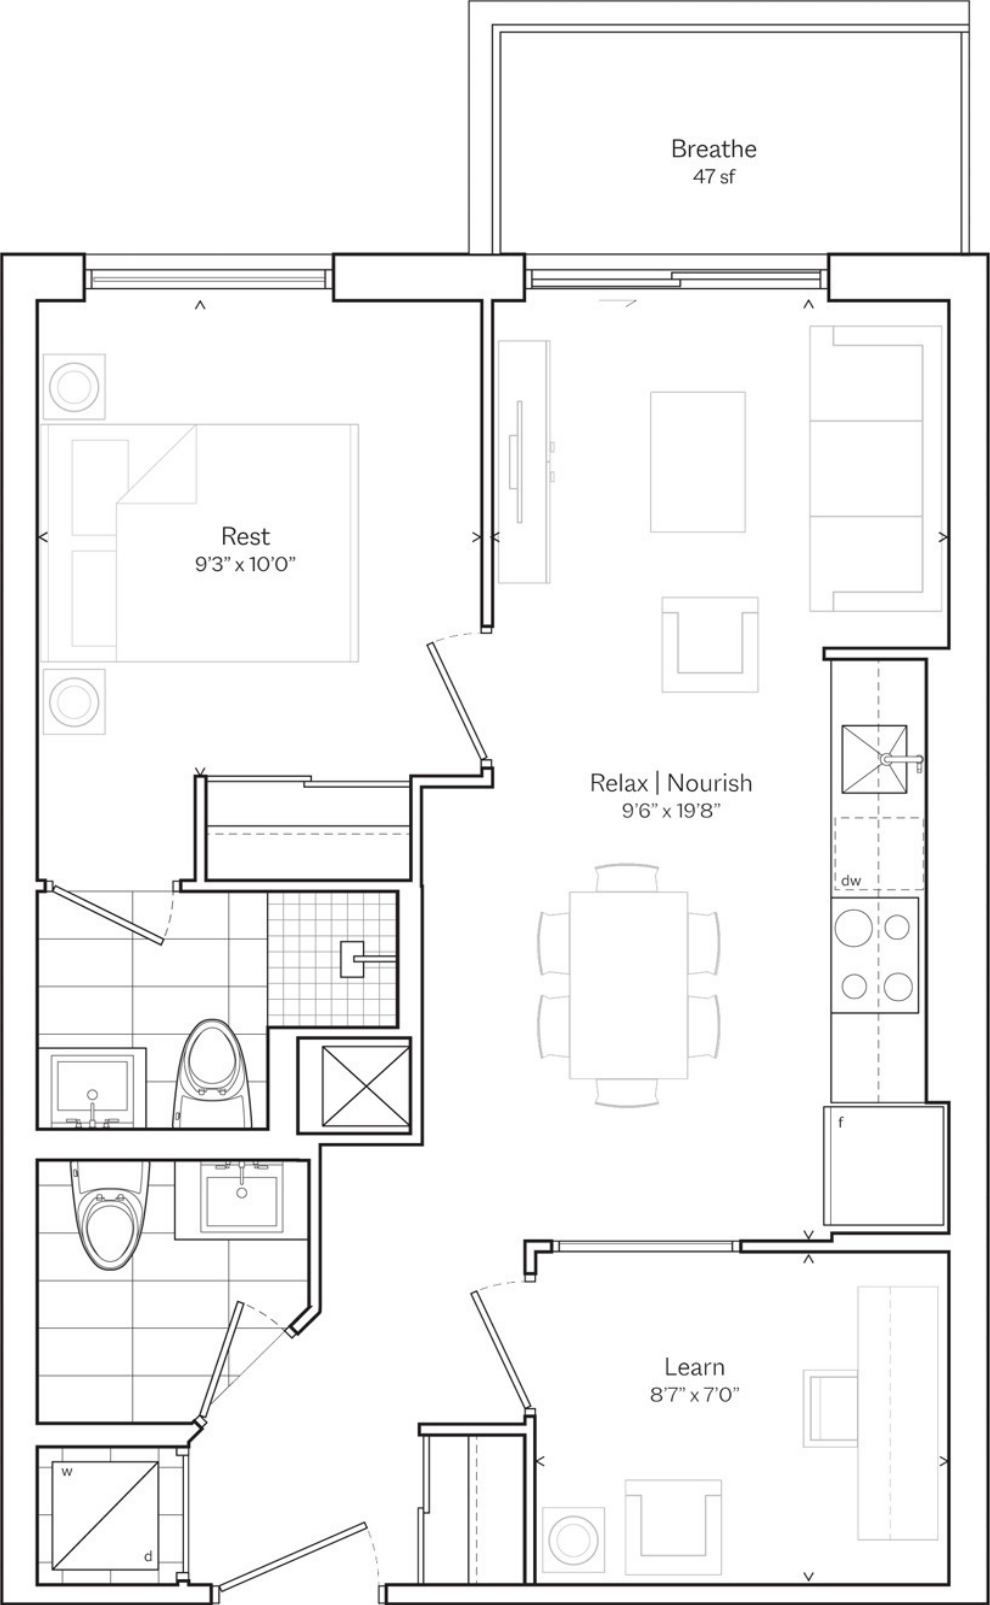

Closing/Occupancy: Sep 15, 2024

*Images are for illustrative purposes only

*Images are for illustrative purposes only

*Images are for illustrative purposes only

FLOOR PLAN

560 sq ft
1 bed + den
1 bath
1 parking