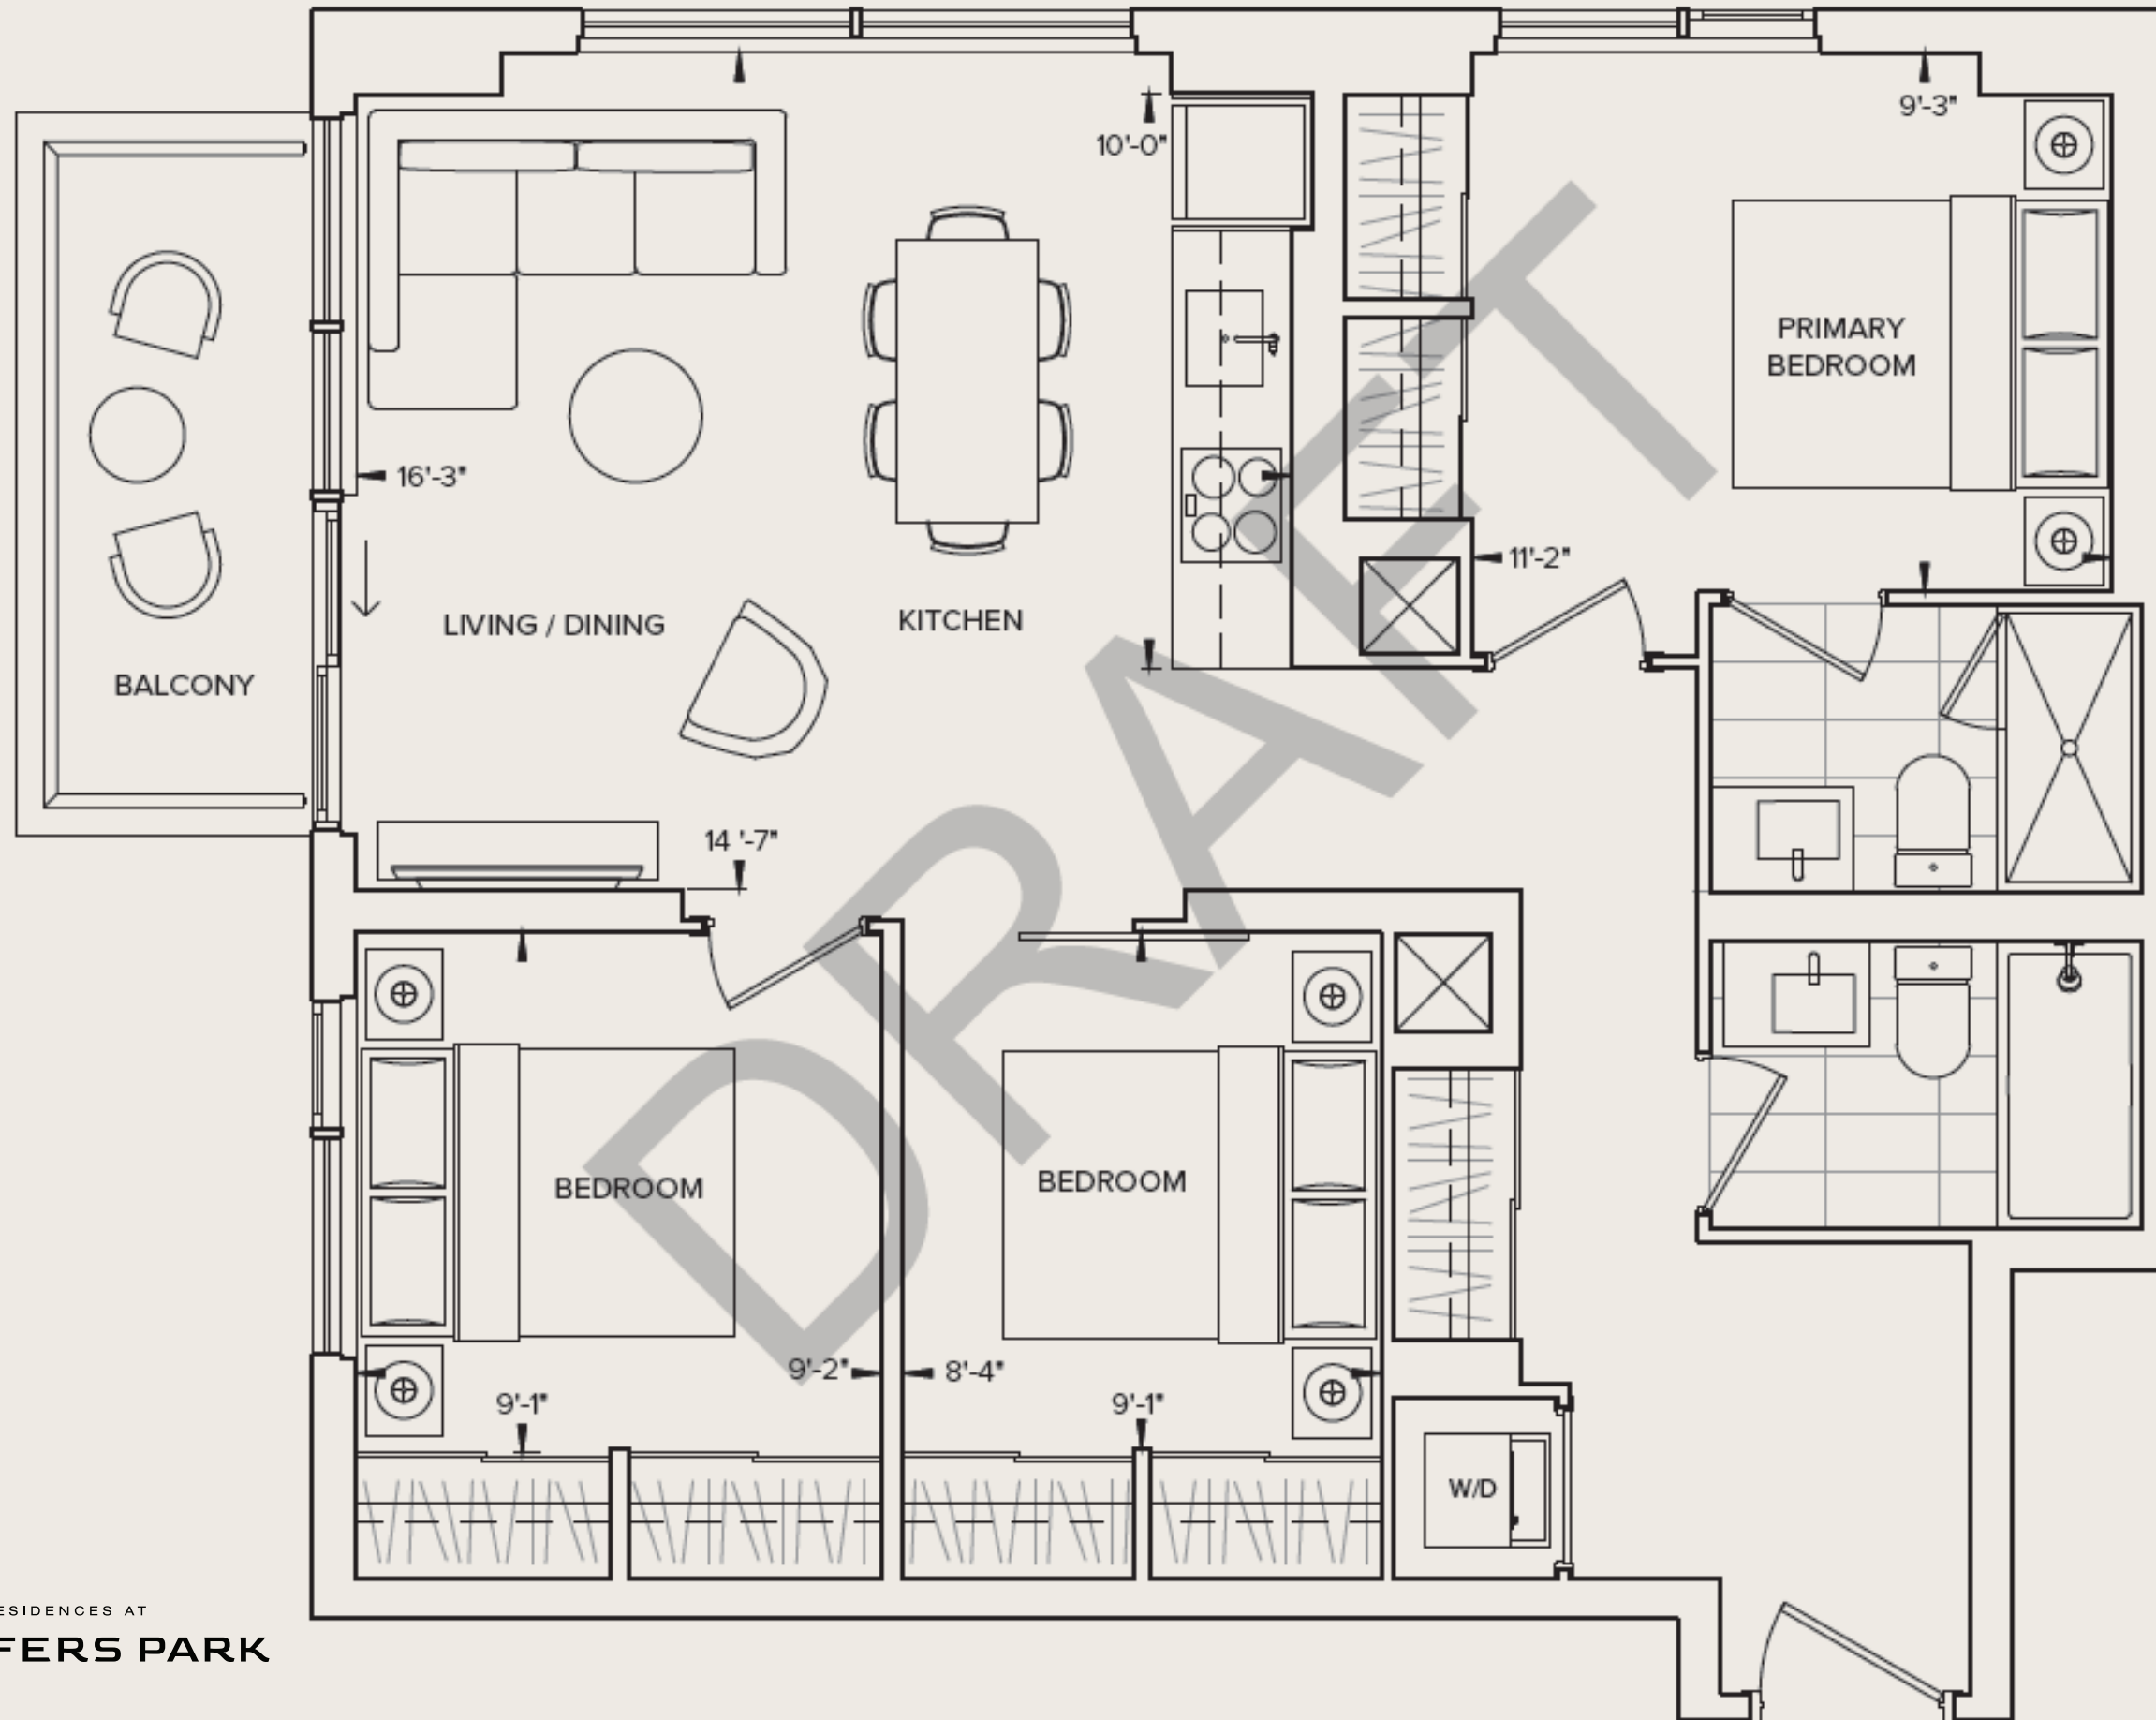

SOUTH

SAMPLE FLOORPLANS

2 BEDROOM 1 BATH

Interior Living 555 SQ. FT.
Exterior Living 51 SQ. FT.
Total Living 606 SQ. FT.

SOUTH

SAMPLE FLOORPLANS

2 BEDROOM + DEN 2 BATH

Interior Living) 723 SQ. FT.
Exterior Living 94 SQ. FT.
Total Living 817 SQ. FT.

SOUTH

SAMPLE FLOORPLANS

3 BEDROOM 2 BATH

Interior Living 844 SQ. FT.
Exterior Living 137 SQ. FT.
Total Living 981 SQ. FT.

NORTH EAST

FLOORS 9-13

SAMPLE FLOORPLANS

3 BEDROOM 2 BATH

Interior Living	881 SQ. FT.
Exterior Living	49 SQ. FT.
Total Living	930 SQ. FT.

SOUTH WEST

SAMPLE FLOORPLANS

3 BEDROOM 2 BATH

Interior Living 952 SQ. FT.
Exterior Living 180 SQ. FT.
Total Living 1,132 SQ. FT.

SOUTH EAST

SAMPLE FLOORPLANS

3 BEDROOM + DEN 2 BATH

Interior Living 1,084 SQ. FT.
Exterior Living 144 SQ. FT.
Total Living 1,228 SQ. FT.

SOUTH EAST