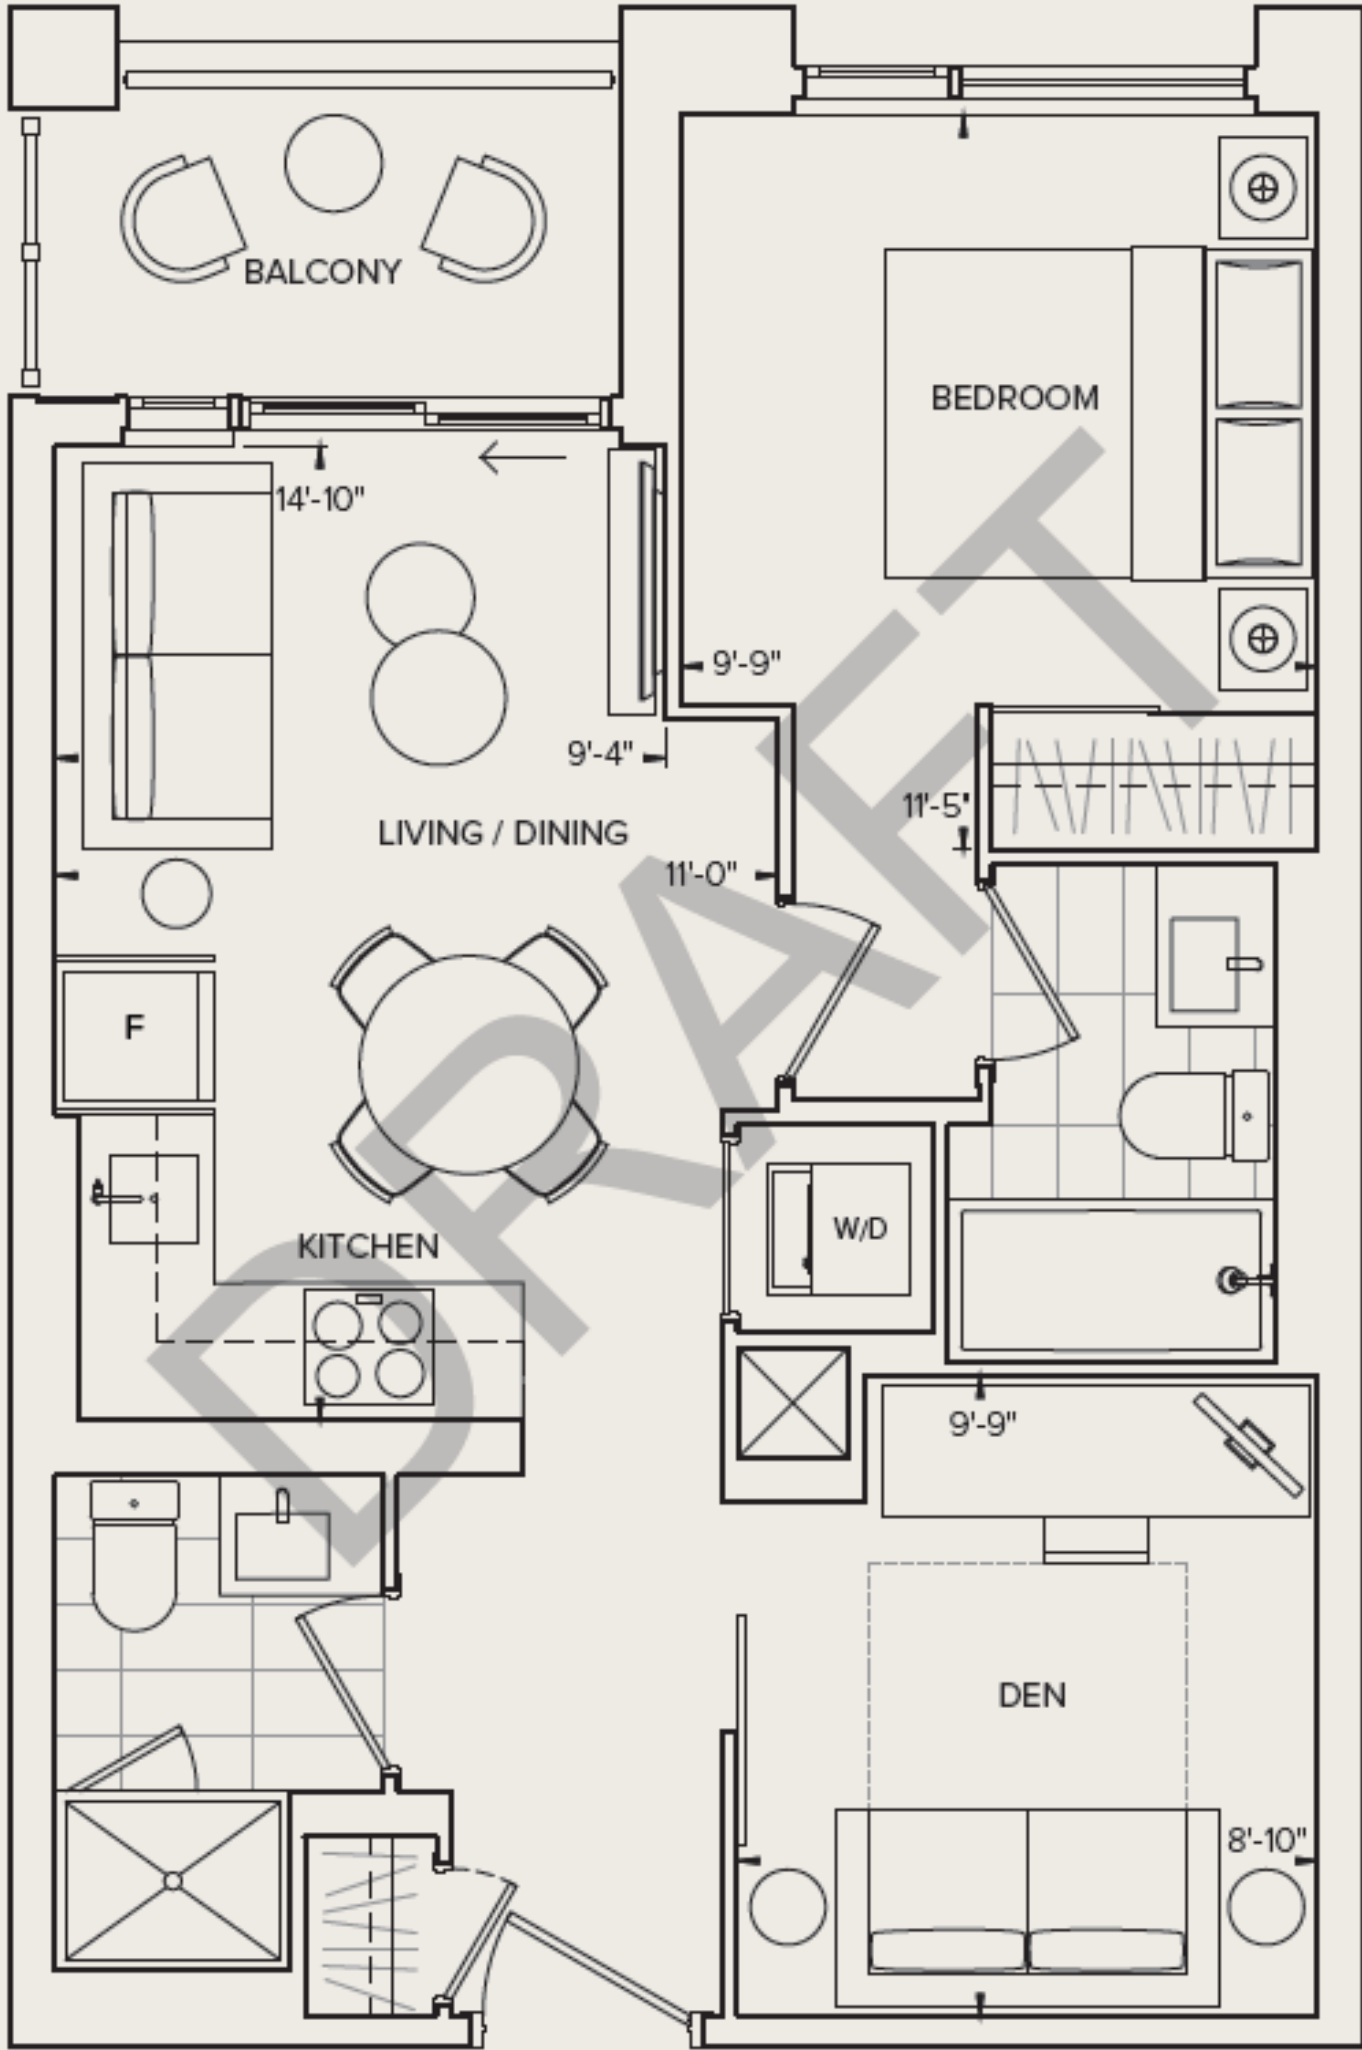

SAMPLE FLOORPLANS

1 BEDROOM 1 BATH

Interior Living 475 SQ. FT.
Exterior Living 24 SQ. FT.
Total Living 499 SQ. FT.

NORTH

SAMPLE FLOORPLANS

1 BEDROOM 1 BATH

Interior Living 479 SQ. FT.
Exterior Living 39 SQ. FT.
Total Living 592 SQ. FT.

SOUTH

SAMPLE FLOORPLANS

1 BEDROOM + DEN 1 BATH

Interior Living 523 SQ. FT.
Exterior Living 35 SQ. FT.
Total Living 558 SQ. FT.

NORTH

FLOORS 8-11

SAMPLE FLOORPLANS

1 BEDROOM + DEN 1 BATH

Interior Living	533 SQ. FT.
Exterior Living	49 SQ. FT.
Total Living	582 SQ. FT.

SOUTH

SAMPLE FLOORPLANS

1 BEDROOM + DEN 2 BATH

Interior Living	564 SQ. FT.
Exterior Living	42 SQ. FT.
Total Living	606 SQ. FT.

SOUTH

SAMPLE FLOORPLANS

2 BEDROOM 1 BATH

Interior Living 555 SQ. FT.
Exterior Living 51 SQ. FT.
Total Living 606 SQ. FT.

SOUTH

SAMPLE FLOORPLANS

2 BEDROOM + DEN 2 BATH

Interior Living) 723 SQ. FT.
Exterior Living 94 SQ. FT.
Total Living 817 SQ. FT.