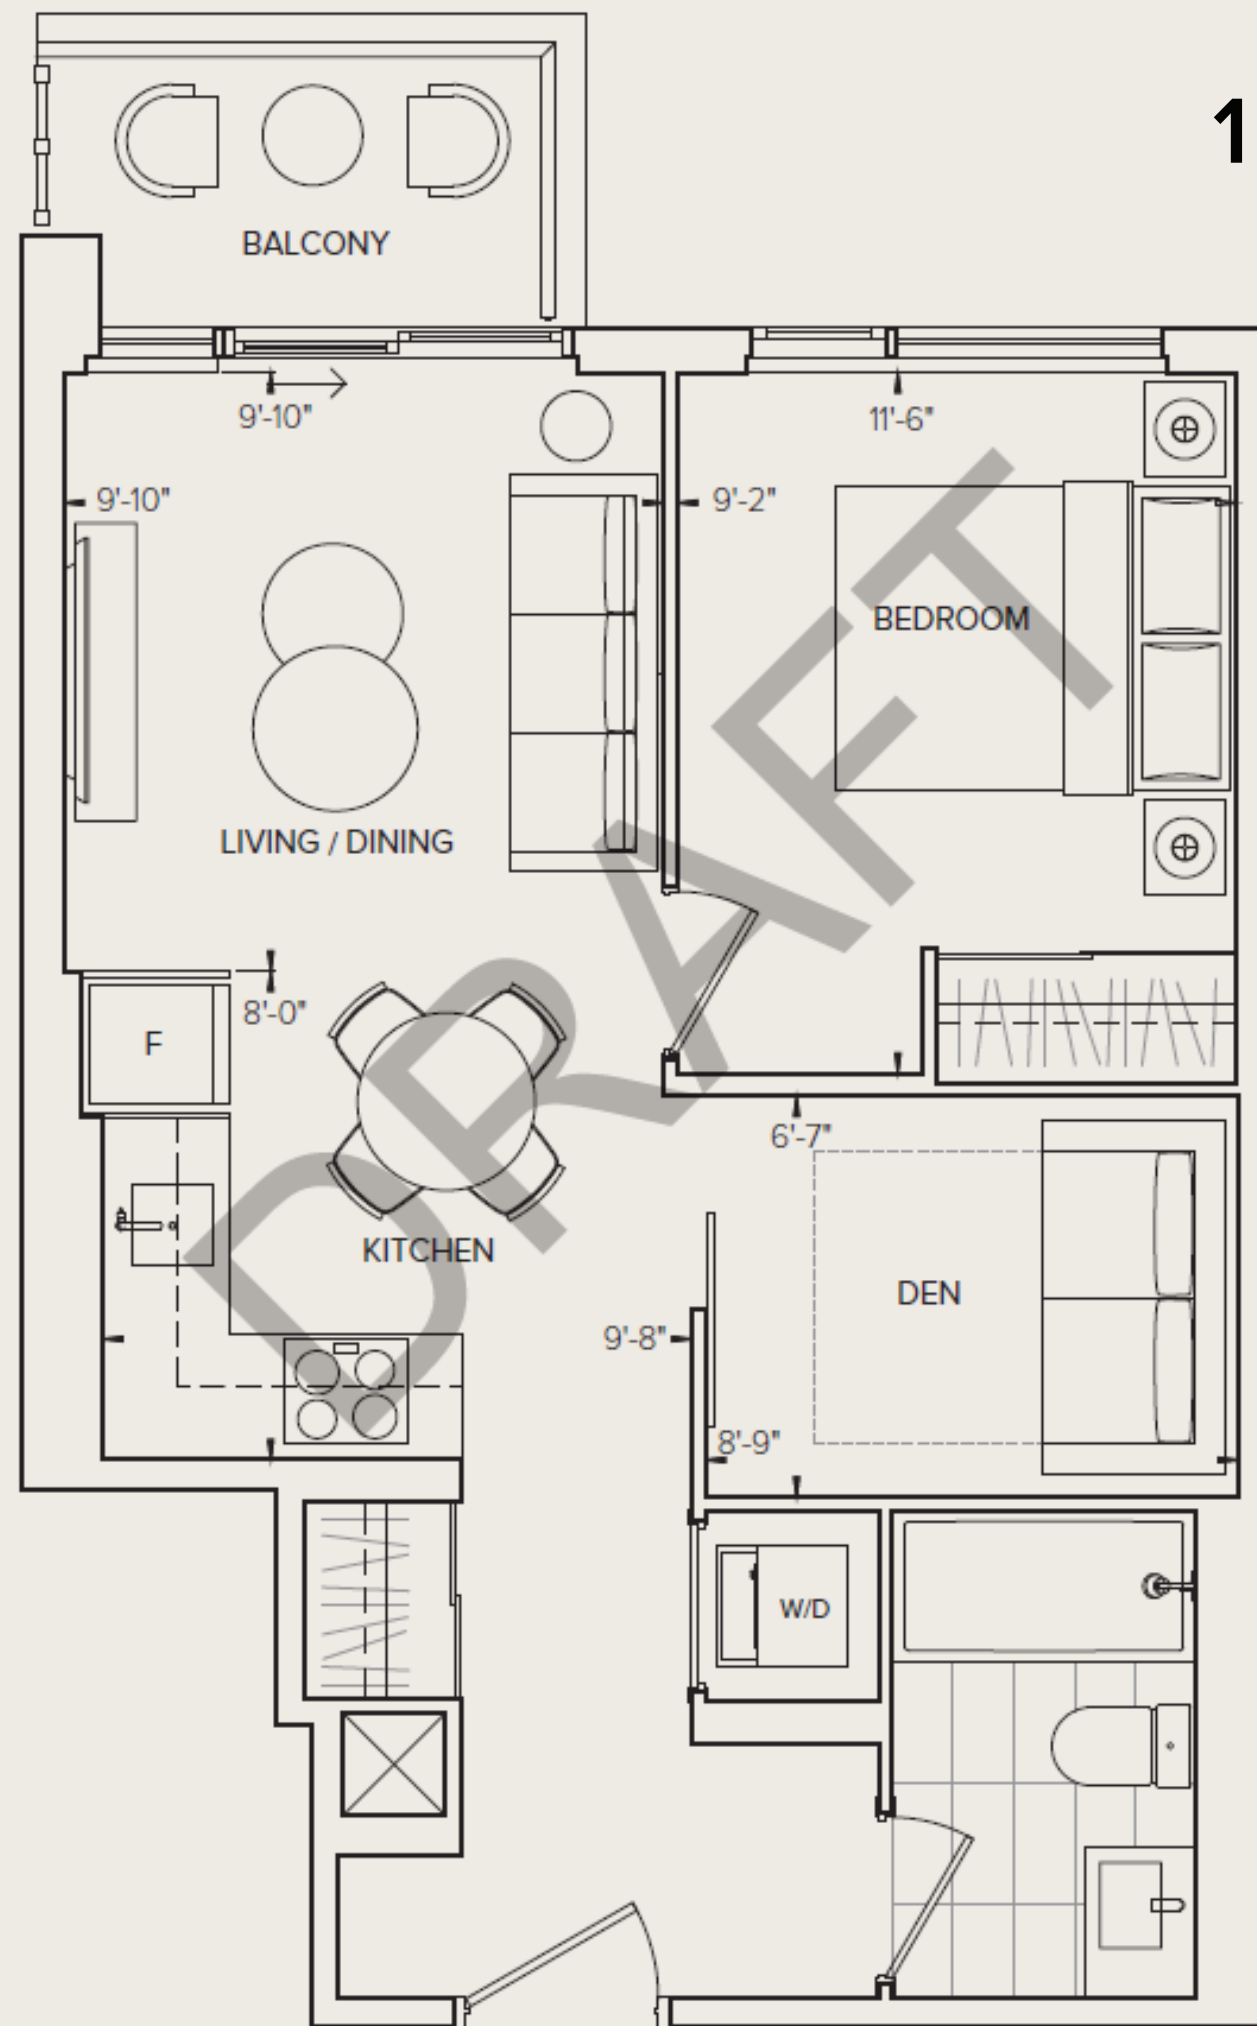

SAMPLE FLOORPLANS

1 BEDROOM 1 BATH

Interior Living 475 SQ. FT.
Exterior Living 24 SQ. FT.
Total Living 499 SQ. FT.

NORTH

SAMPLE FLOORPLANS

1 BEDROOM 1 BATH

Interior Living 479 SQ. FT.
Exterior Living 39 SQ. FT.
Total Living 592 SQ. FT.

SOUTH

SAMPLE FLOORPLANS

1 BEDROOM + DEN 1 BATH

Interior Living 523 SQ. FT.
Exterior Living 35 SQ. FT.
Total Living 558 SQ. FT.

NORTH

FLOORS 8-11

SAMPLE FLOORPLANS

1 BEDROOM + DEN 1 BATH

Interior Living	533 SQ. FT.
Exterior Living	49 SQ. FT.
Total Living	582 SQ. FT.

SOUTH

SAMPLE FLOORPLANS

1 BEDROOM + DEN 2 BATH

Interior Living	564 SQ. FT.
Exterior Living	42 SQ. FT.
Total Living	606 SQ. FT.

SOUTH

SAMPLE FLOORPLANS

2 BEDROOM 1 BATH

Interior Living 555 SQ. FT.
Exterior Living 51 SQ. FT.
Total Living 606 SQ. FT.

SOUTH

SAMPLE FLOORPLANS

2 BEDROOM + DEN 2 BATH

Interior Living) 723 SQ. FT.
Exterior Living 94 SQ. FT.
Total Living 817 SQ. FT.