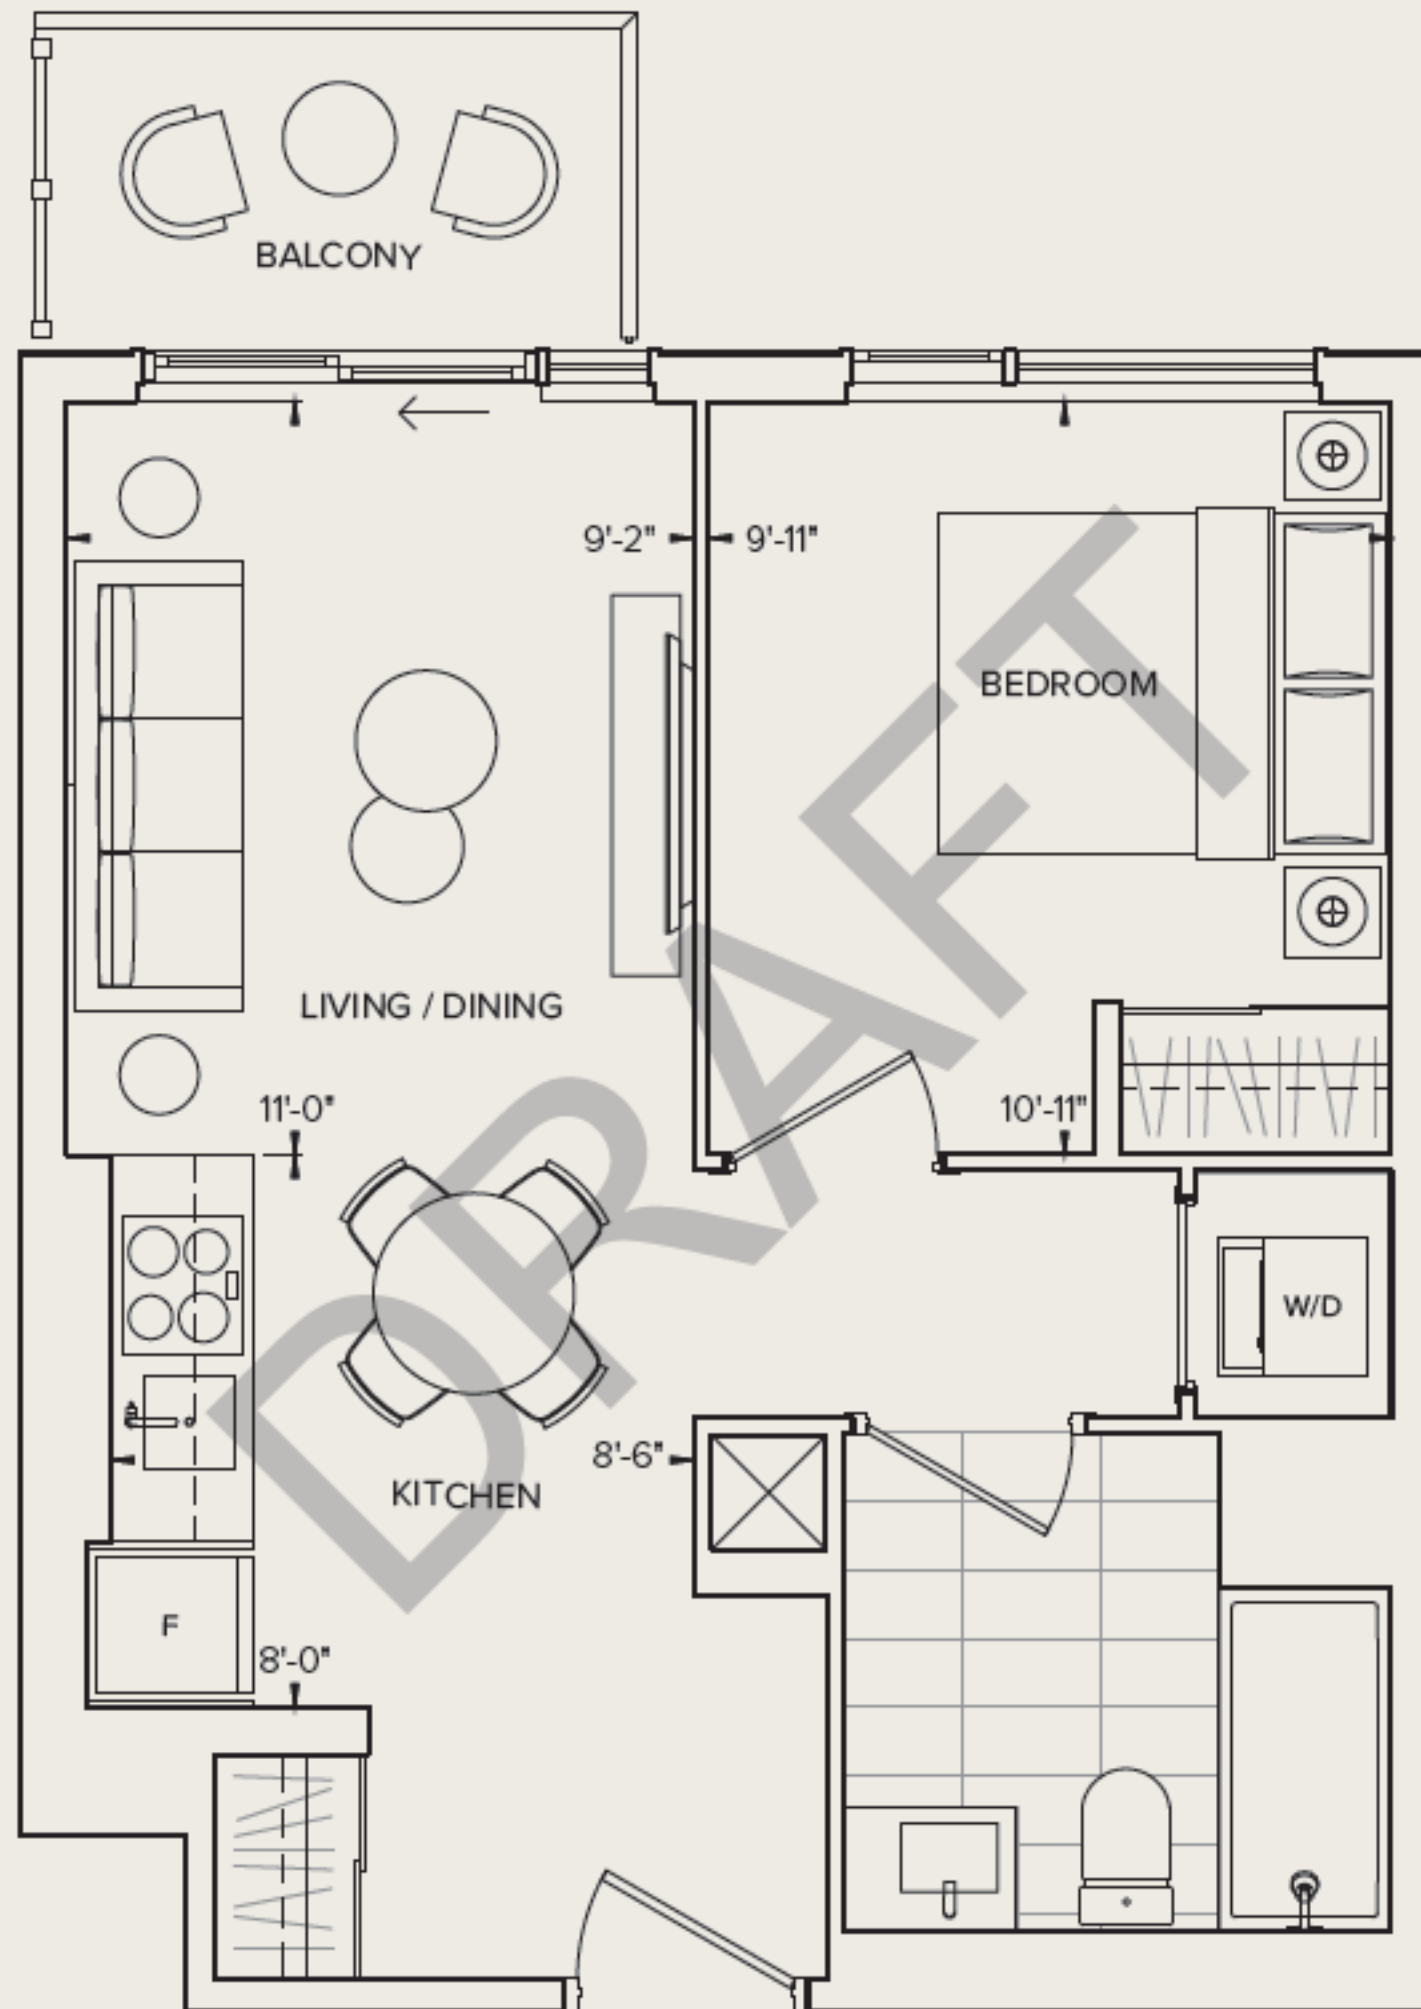

SAMPLE FLOORPLANS

1 BEDROOM 1 BATH

Interior Living 440 SQ. FT.
Exterior Living 35 SQ. FT.
Total Living 475 SQ. FT.

NORTH

FLOORS 8-13

SAMPLE FLOORPLANS

1 BEDROOM 1 BATH

Interior Living	484 SQ. FT.
Exterior Living	72 SQ. FT.
Total Living	545 SQ. FT.

SAMPLE FLOORPLANS

1 BEDROOM 1 BATH

Interior Living 475 SQ. FT.
Exterior Living 24 SQ. FT.
Total Living 499 SQ. FT.

NORTH

SAMPLE FLOORPLANS

1 BEDROOM 1 BATH

Interior Living 479 SQ. FT.
Exterior Living 39 SQ. FT.
Total Living 592 SQ. FT.

SOUTH

SAMPLE FLOORPLANS

1 BEDROOM + DEN 1 BATH

Interior Living 523 SQ. FT.
Exterior Living 35 SQ. FT.
Total Living 558 SQ. FT.

NORTH

FLOORS 8-11

SAMPLE FLOORPLANS

1 BEDROOM + DEN 1 BATH

Interior Living	533 SQ. FT.
Exterior Living	49 SQ. FT.
Total Living	582 SQ. FT.

SOUTH

SAMPLE FLOORPLANS

1 BEDROOM + DEN 2 BATH

Interior Living	564 SQ. FT.
Exterior Living	42 SQ. FT.
Total Living	606 SQ. FT.