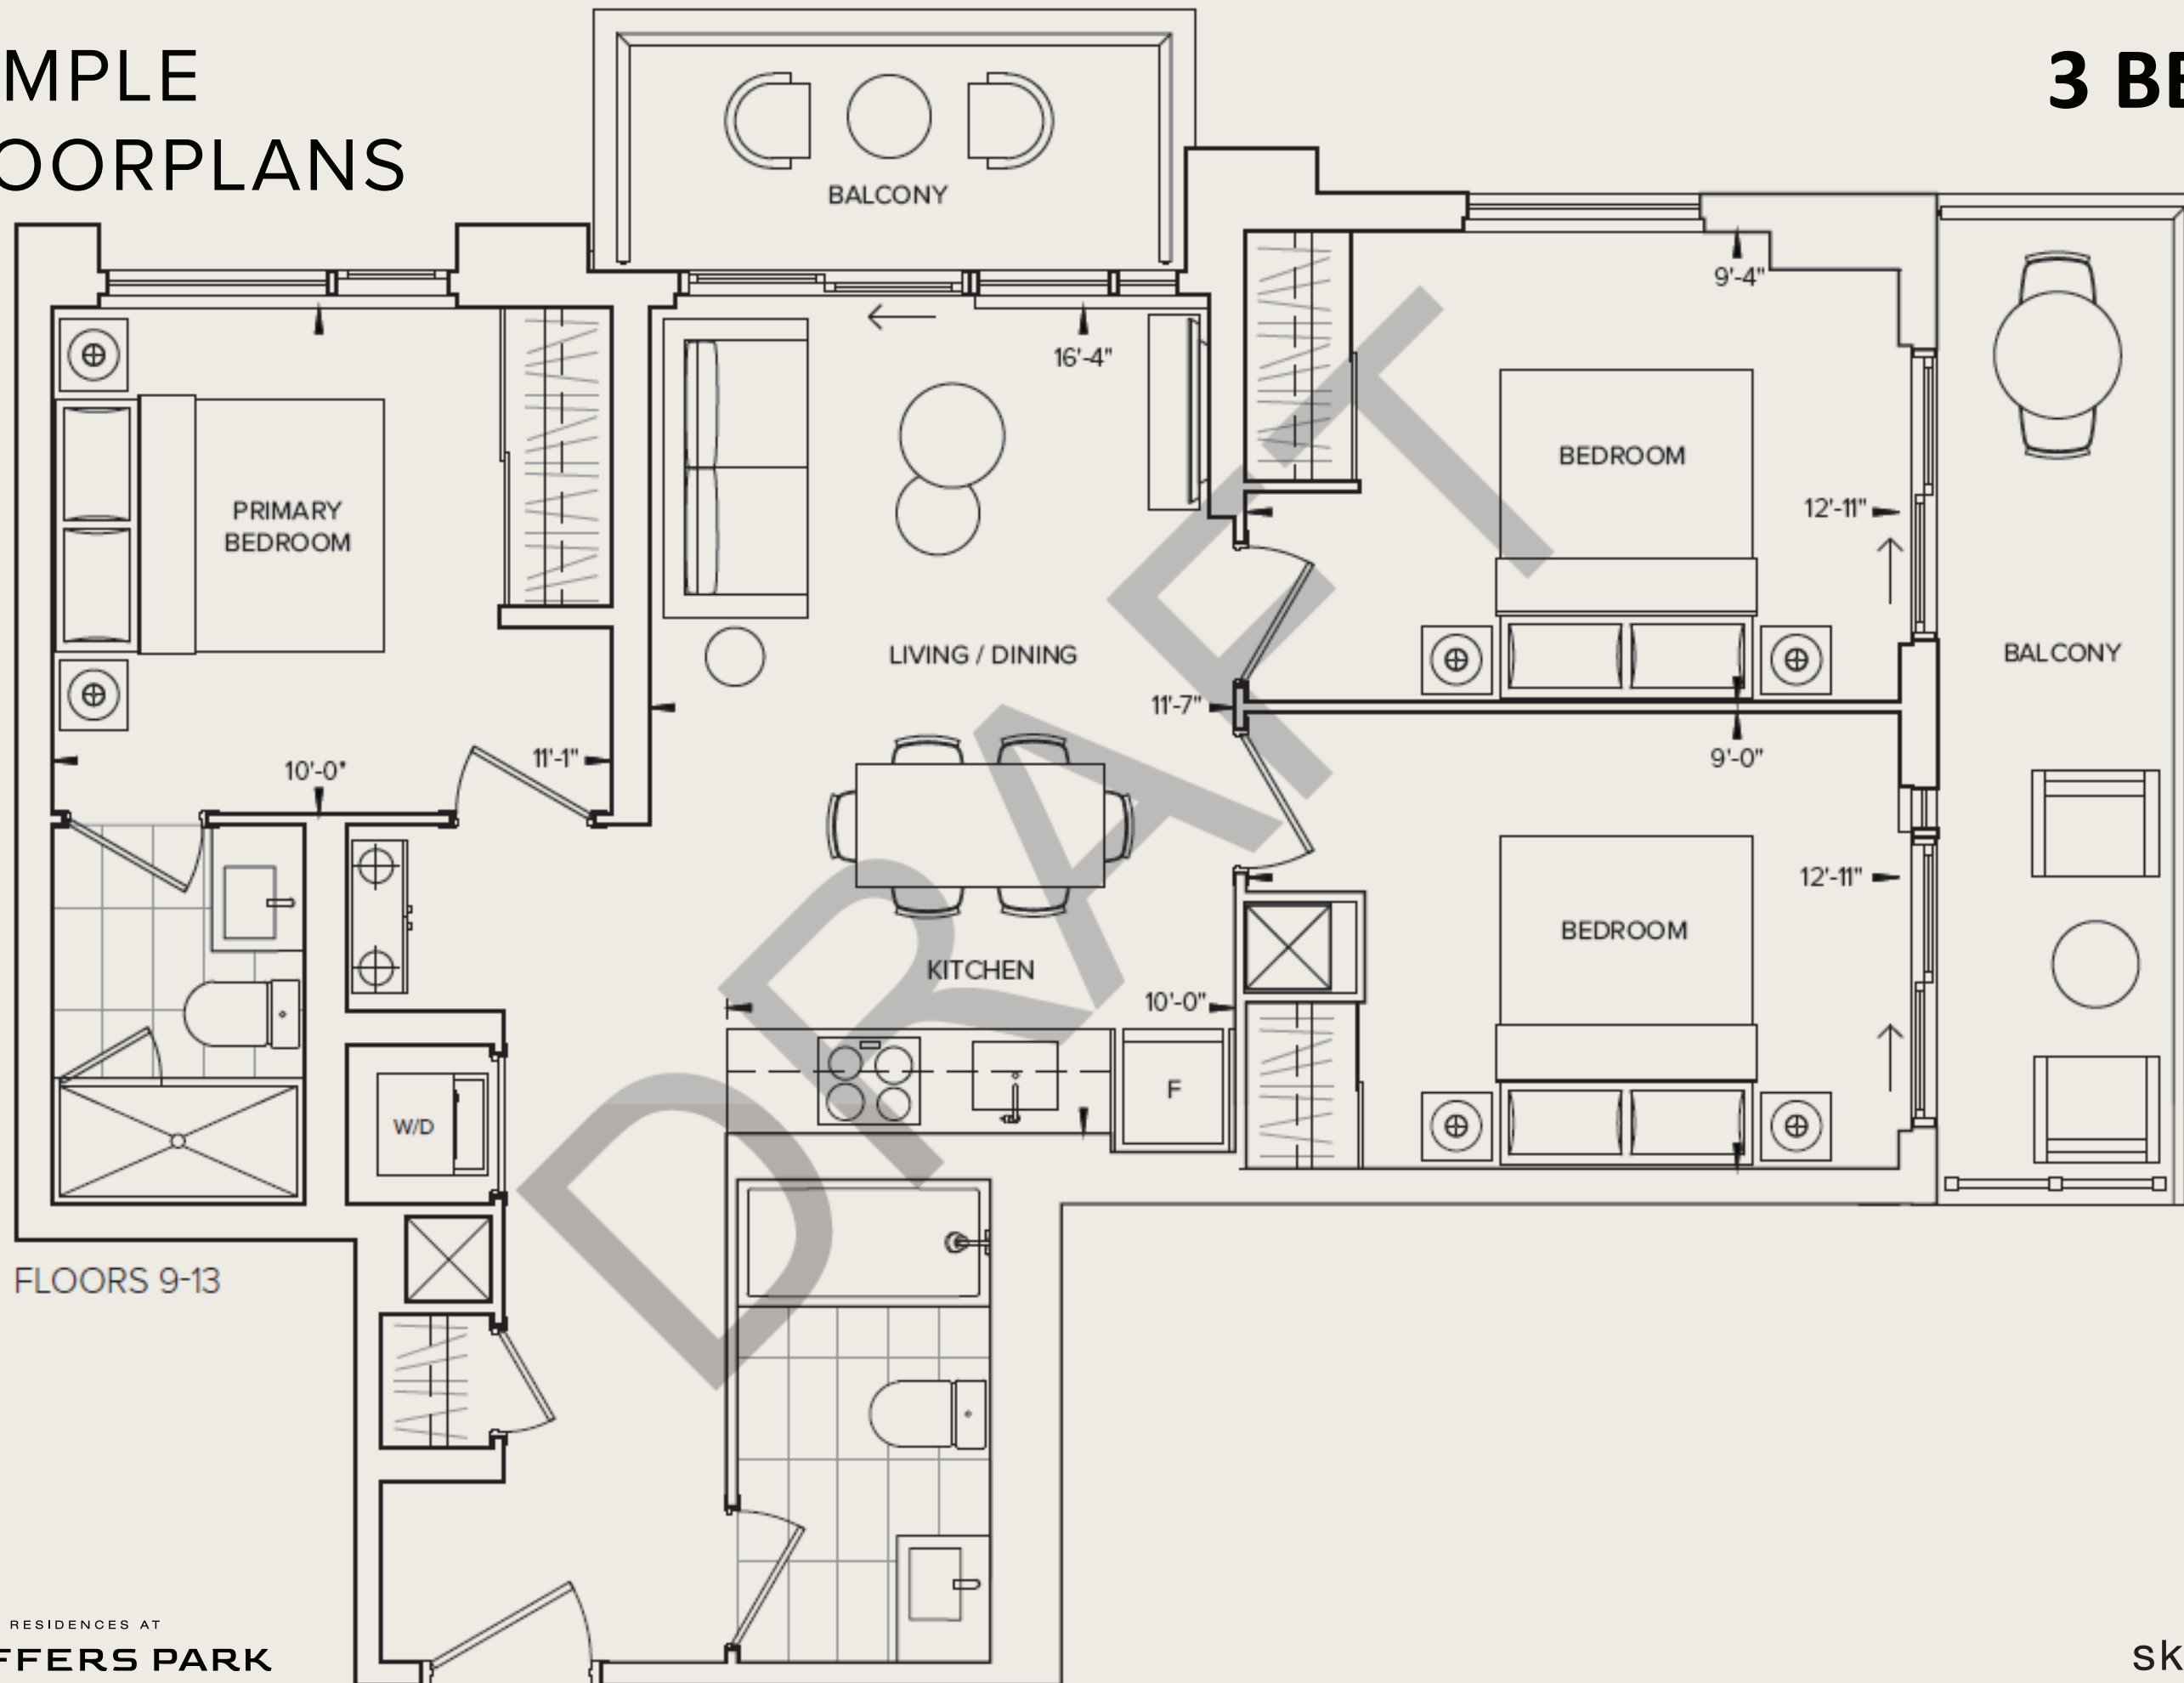

SOUTH

SAMPLE FLOORPLANS

2 BEDROOM 1 BATH

Interior Living 555 SQ. FT.
Exterior Living 51 SQ. FT.
Total Living 606 SQ. FT.

SOUTH

SAMPLE FLOORPLANS

2 BEDROOM + DEN 2 BATH

Interior Living) 723 SQ. FT.
Exterior Living 94 SQ. FT.
Total Living 817 SQ. FT.

SOUTH

SAMPLE FLOORPLANS

3 BEDROOM 2 BATH

Interior Living 844 SQ. FT.
Exterior Living 137 SQ. FT.
Total Living 981 SQ. FT.

NORTH EAST

FLOORS 9-13

SAMPLE FLOORPLANS

3 BEDROOM 2 BATH

Interior Living	881 SQ. FT.
Exterior Living	49 SQ. FT.
Total Living	930 SQ. FT.

SOUTH WEST

SAMPLE FLOORPLANS

3 BEDROOM 2 BATH

Interior Living 952 SQ. FT.
Exterior Living 180 SQ. FT.
Total Living 1,132 SQ. FT.

SOUTH EAST

SAMPLE FLOORPLANS

3 BEDROOM + DEN 2 BATH

Interior Living 1,084 SQ. FT.
Exterior Living 144 SQ. FT.
Total Living 1,228 SQ. FT.

SOUTH EAST