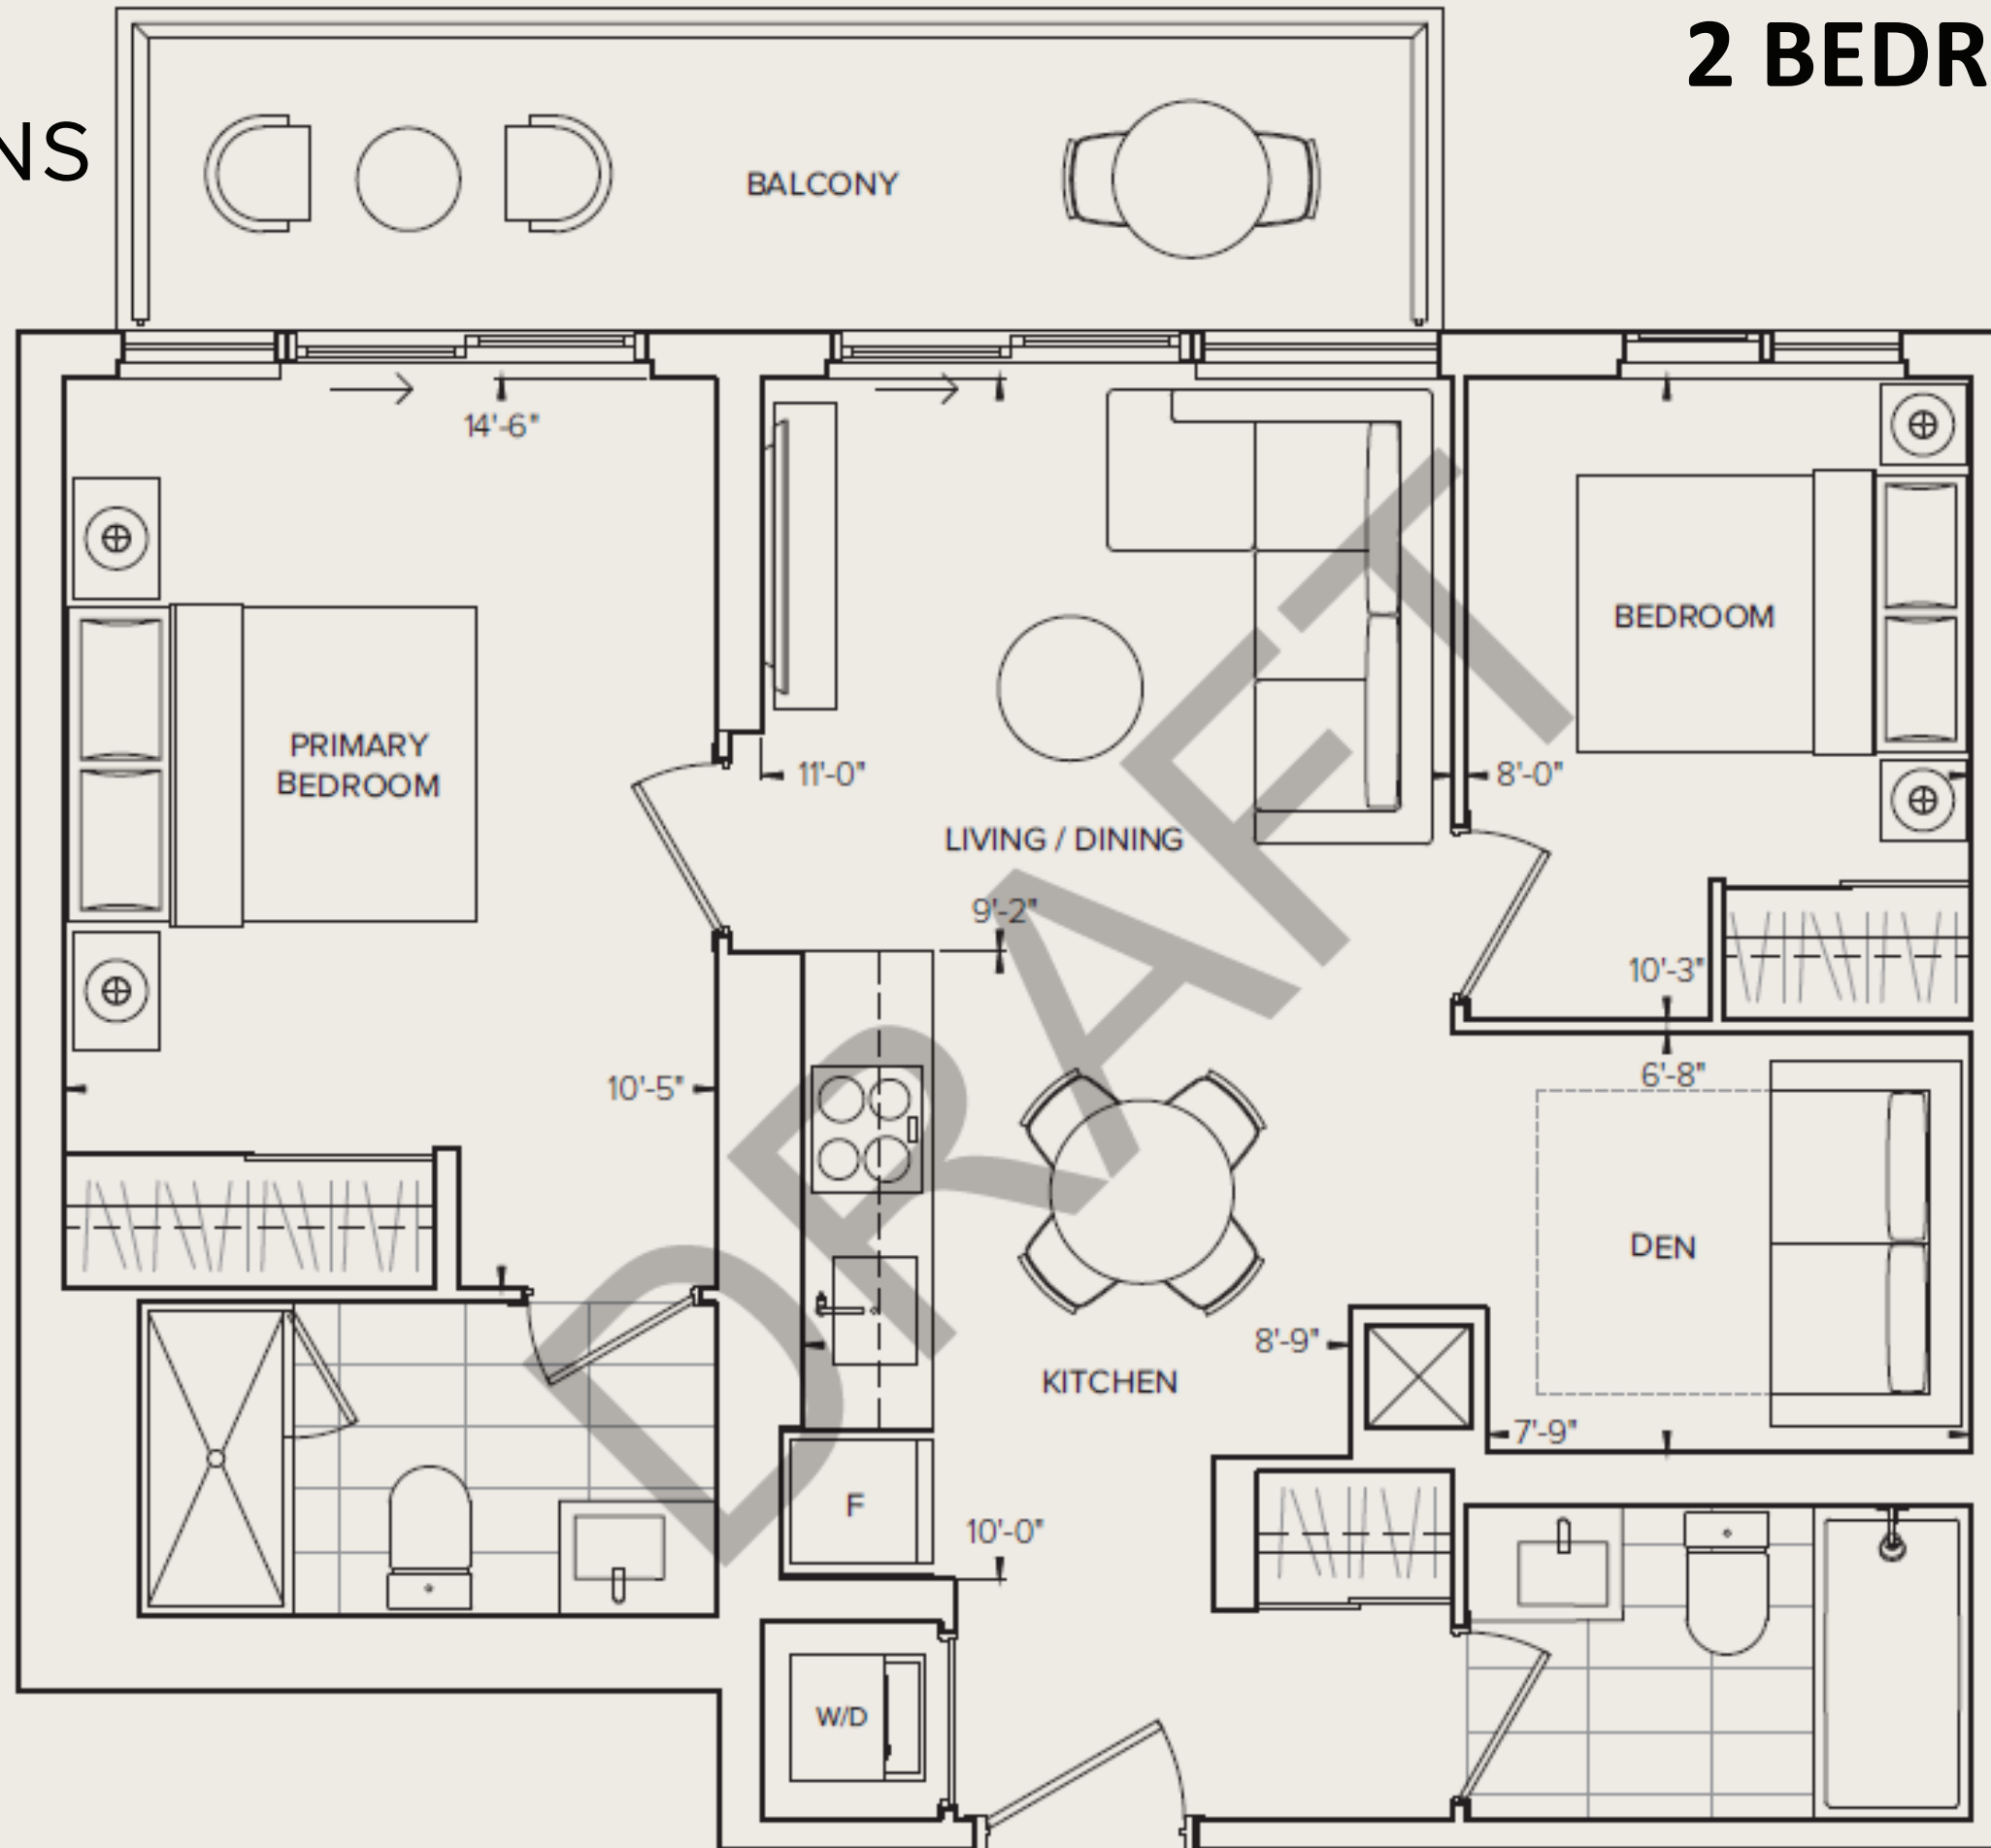

SOUTH

SAMPLE FLOORPLANS

2 BEDROOM 1 BATH

Interior Living 555 SQ. FT.
Exterior Living 51 SQ. FT.
Total Living 606 SQ. FT.

SOUTH

SAMPLE FLOORPLANS

2 BEDROOM + DEN 2 BATH

Interior Living) 723 SQ. FT.
Exterior Living 94 SQ. FT.
Total Living 817 SQ. FT.

SOUTH

SAMPLE FLOORPLANS

3 BEDROOM 2 BATH

Interior Living 844 SQ. FT.
Exterior Living 137 SQ. FT.
Total Living 981 SQ. FT.

NORTH EAST

FLOORS 9-13

SAMPLE FLOORPLANS

3 BEDROOM 2 BATH

Interior Living	881 SQ. FT.
Exterior Living	49 SQ. FT.
Total Living	930 SQ. FT.

SOUTH WEST

SAMPLE FLOORPLANS

3 BEDROOM 2 BATH

Interior Living 952 SQ. FT.
Exterior Living 180 SQ. FT.
Total Living 1,132 SQ. FT.

SOUTH EAST

SAMPLE FLOORPLANS

3 BEDROOM + DEN 2 BATH

Interior Living 1,084 SQ. FT.
Exterior Living 144 SQ. FT.
Total Living 1,228 SQ. FT.

SOUTH EAST