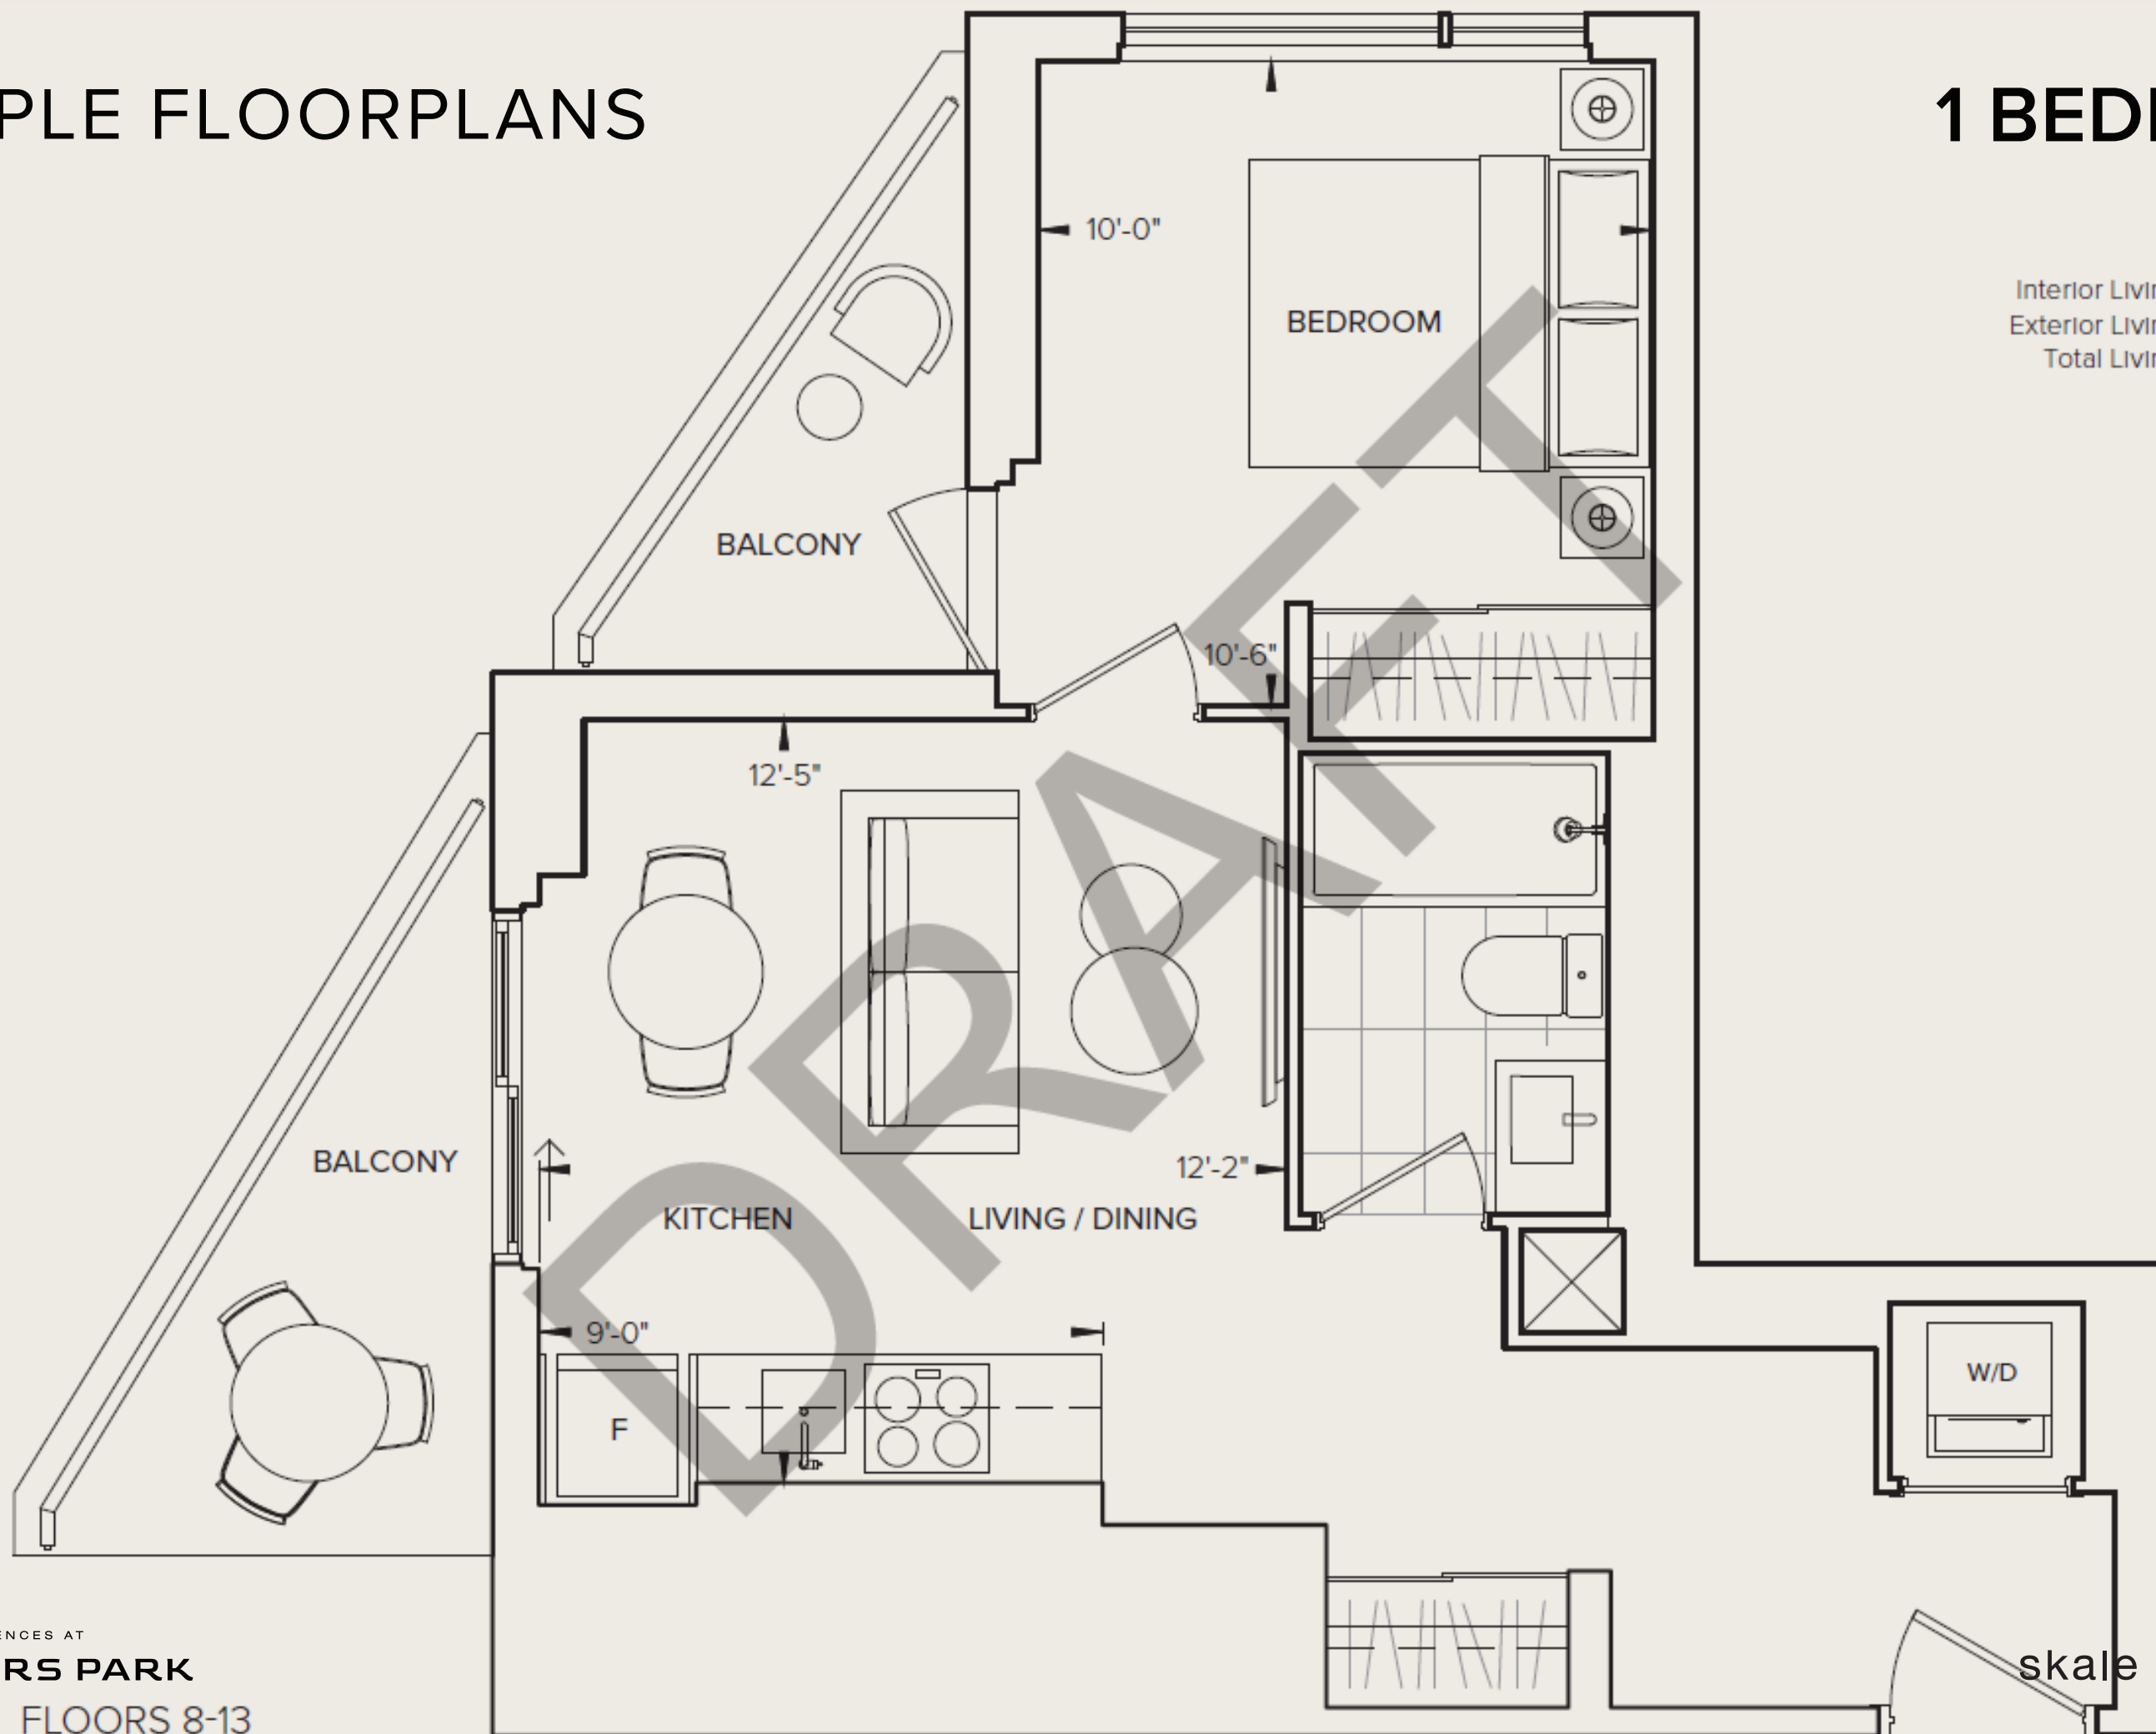

SAMPLE FLOORPLANS

1 BEDROOM 1 BATH

Interior Living 440 SQ. FT.
Exterior Living 35 SQ. FT.
Total Living 475 SQ. FT.

NORTH

FLOORS 8-13

SAMPLE FLOORPLANS

1 BEDROOM 1 BATH

Interior Living	484 SQ. FT.
Exterior Living	72 SQ. FT.
Total Living	545 SQ. FT.

SAMPLE FLOORPLANS

1 BEDROOM 1 BATH

Interior Living 475 SQ. FT.
Exterior Living 24 SQ. FT.
Total Living 499 SQ. FT.

NORTH

SAMPLE FLOORPLANS

1 BEDROOM 1 BATH

Interior Living 479 SQ. FT.
Exterior Living 39 SQ. FT.
Total Living 592 SQ. FT.

SOUTH

SAMPLE FLOORPLANS

1 BEDROOM + DEN 1 BATH

Interior Living 523 SQ. FT.
Exterior Living 35 SQ. FT.
Total Living 558 SQ. FT.

NORTH

FLOORS 8-11

SAMPLE FLOORPLANS

1 BEDROOM + DEN 1 BATH

Interior Living	533 SQ. FT.
Exterior Living	49 SQ. FT.
Total Living	582 SQ. FT.

SOUTH

SAMPLE FLOORPLANS

1 BEDROOM + DEN 2 BATH

Interior Living	564 SQ. FT.
Exterior Living	42 SQ. FT.
Total Living	606 SQ. FT.