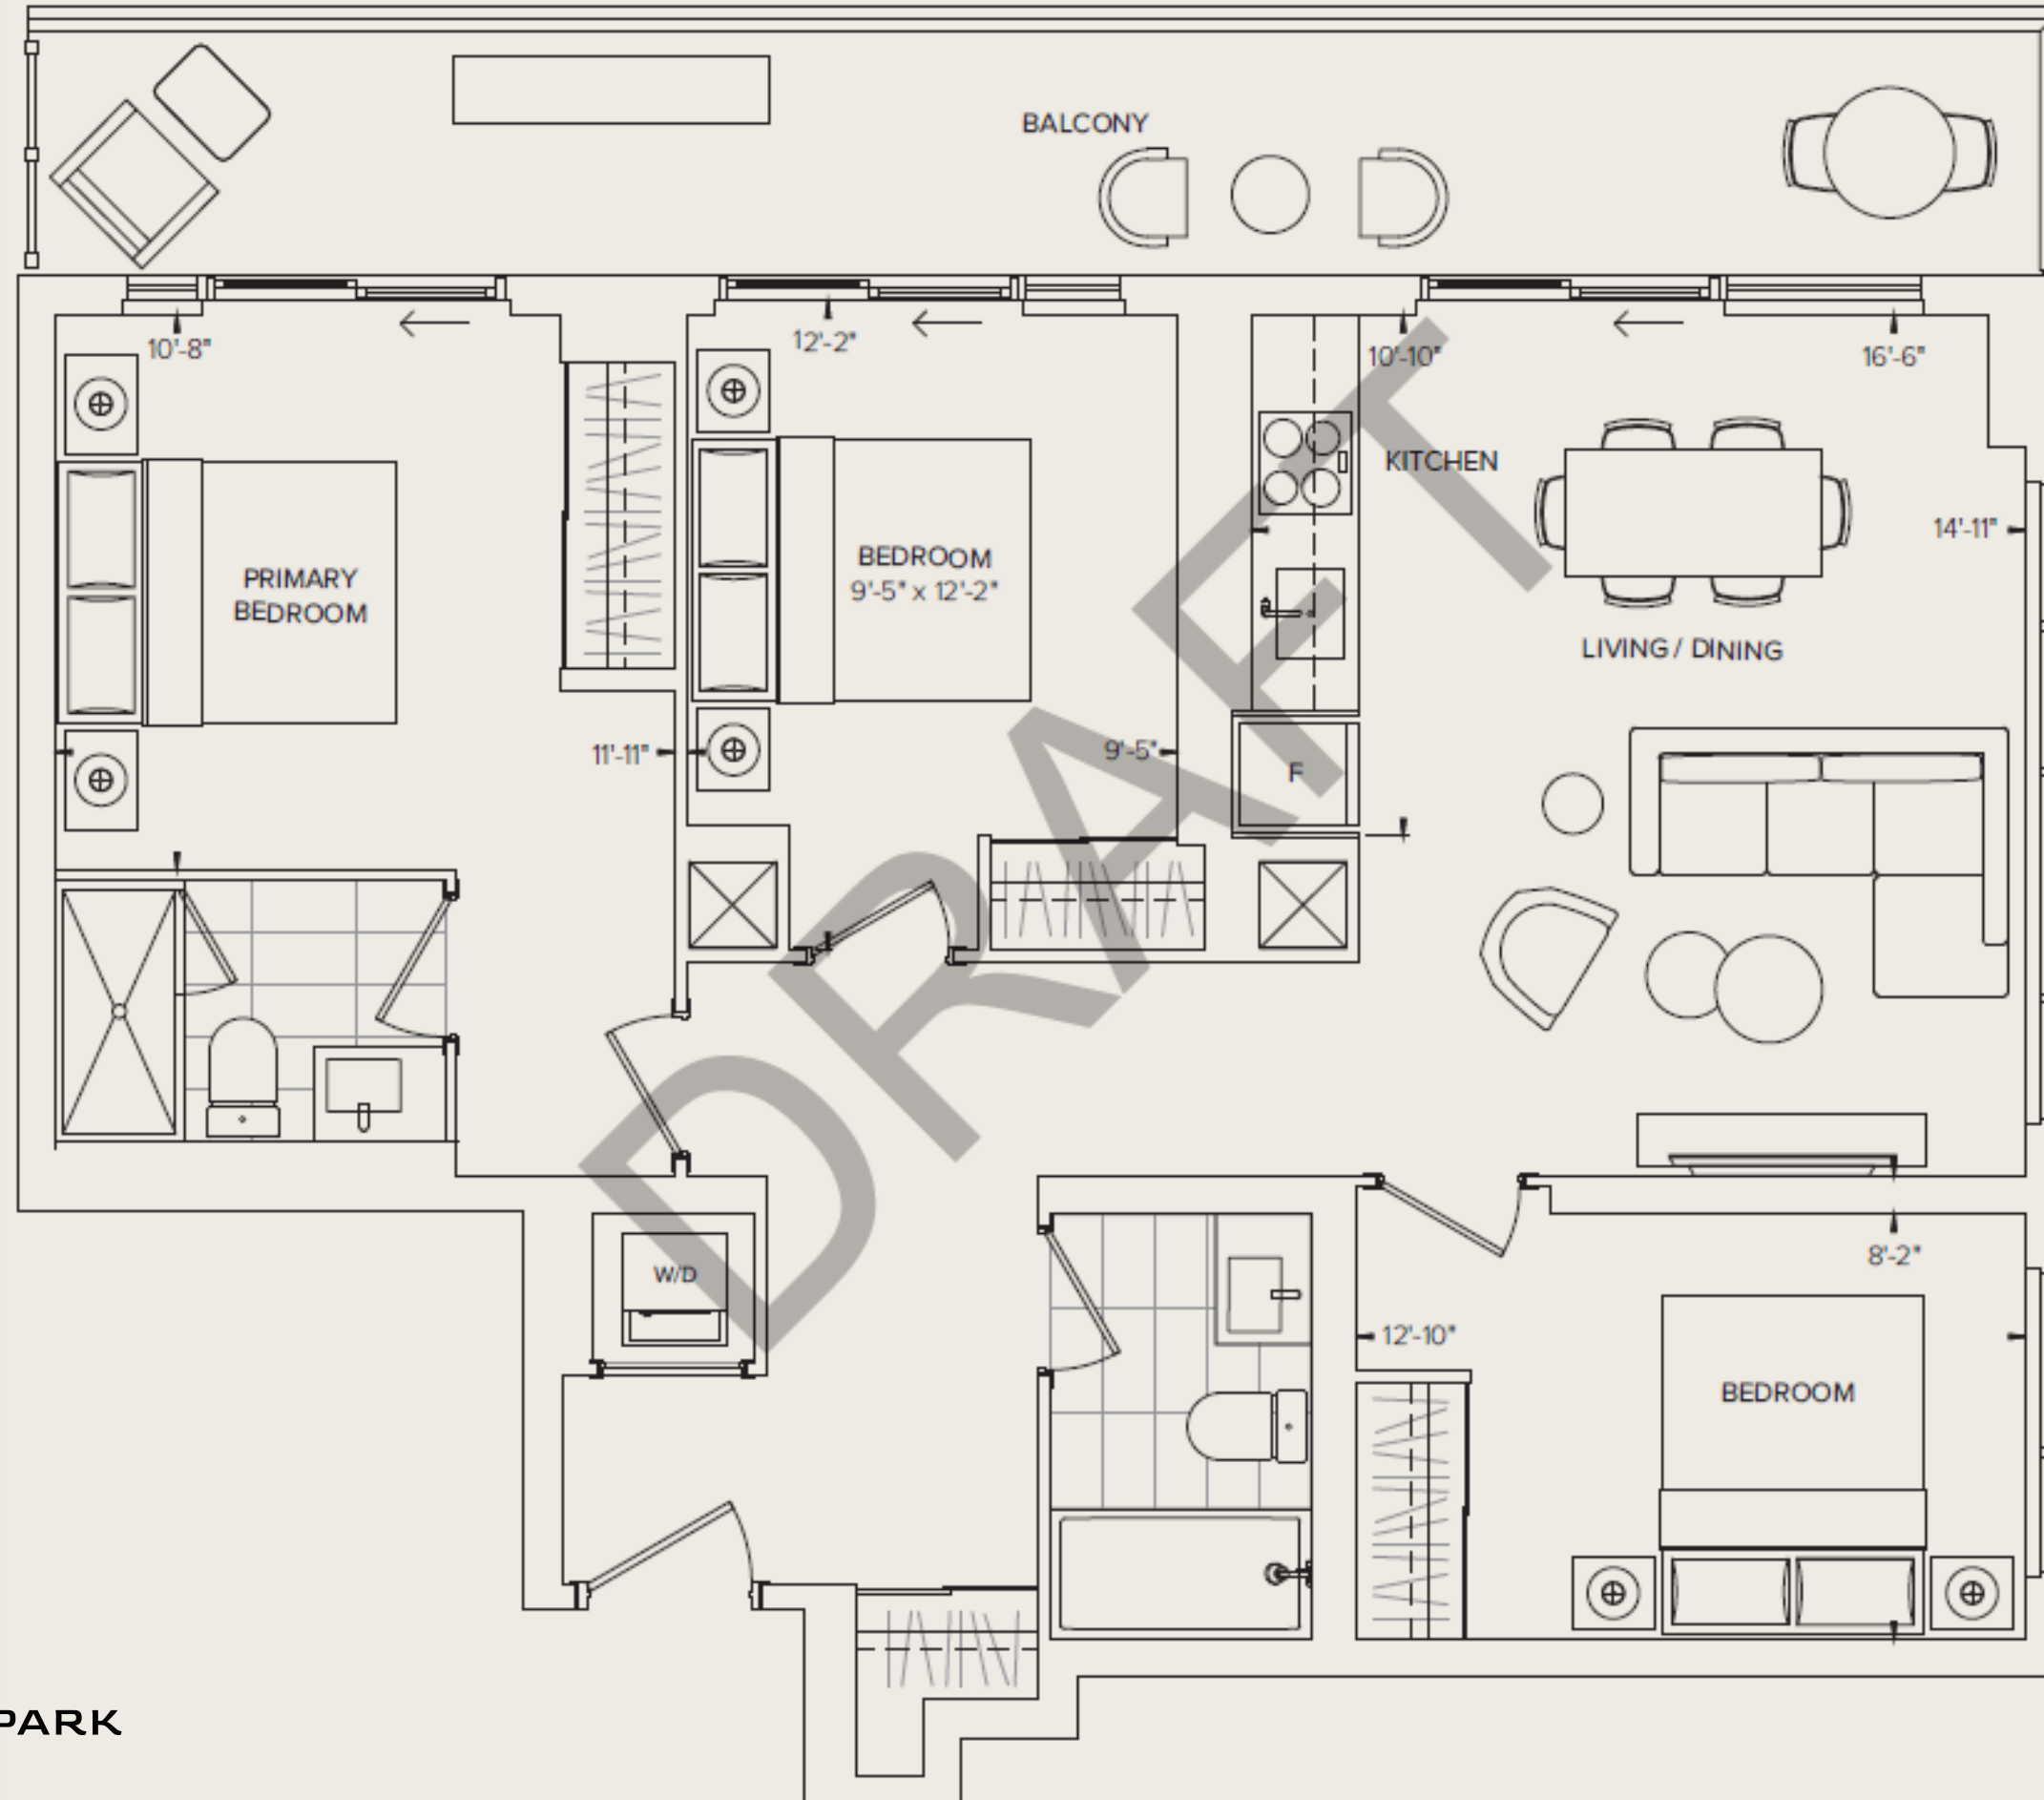

SOUTH

SAMPLE FLOORPLANS

2 BEDROOM 1 BATH

Interior Living 555 SQ. FT.
Exterior Living 51 SQ. FT.
Total Living 606 SQ. FT.

SOUTH

SAMPLE FLOORPLANS

2 BEDROOM + DEN 2 BATH

Interior Living) 723 SQ. FT.
Exterior Living 94 SQ. FT.
Total Living 817 SQ. FT.

SOUTH

SAMPLE FLOORPLANS

3 BEDROOM 2 BATH

Interior Living 844 SQ. FT.
Exterior Living 137 SQ. FT.
Total Living 981 SQ. FT.

NORTH EAST

FLOORS 9-13

SAMPLE FLOORPLANS

3 BEDROOM 2 BATH

Interior Living	881 SQ. FT.
Exterior Living	49 SQ. FT.
Total Living	930 SQ. FT.

SOUTH WEST

SAMPLE FLOORPLANS

3 BEDROOM 2 BATH

Interior Living 952 SQ. FT.
Exterior Living 180 SQ. FT.
Total Living 1,132 SQ. FT.

SOUTH EAST

SAMPLE FLOORPLANS

3 BEDROOM + DEN 2 BATH

Interior Living 1,084 SQ. FT.
Exterior Living 144 SQ. FT.
Total Living 1,228 SQ. FT.

SOUTH EAST