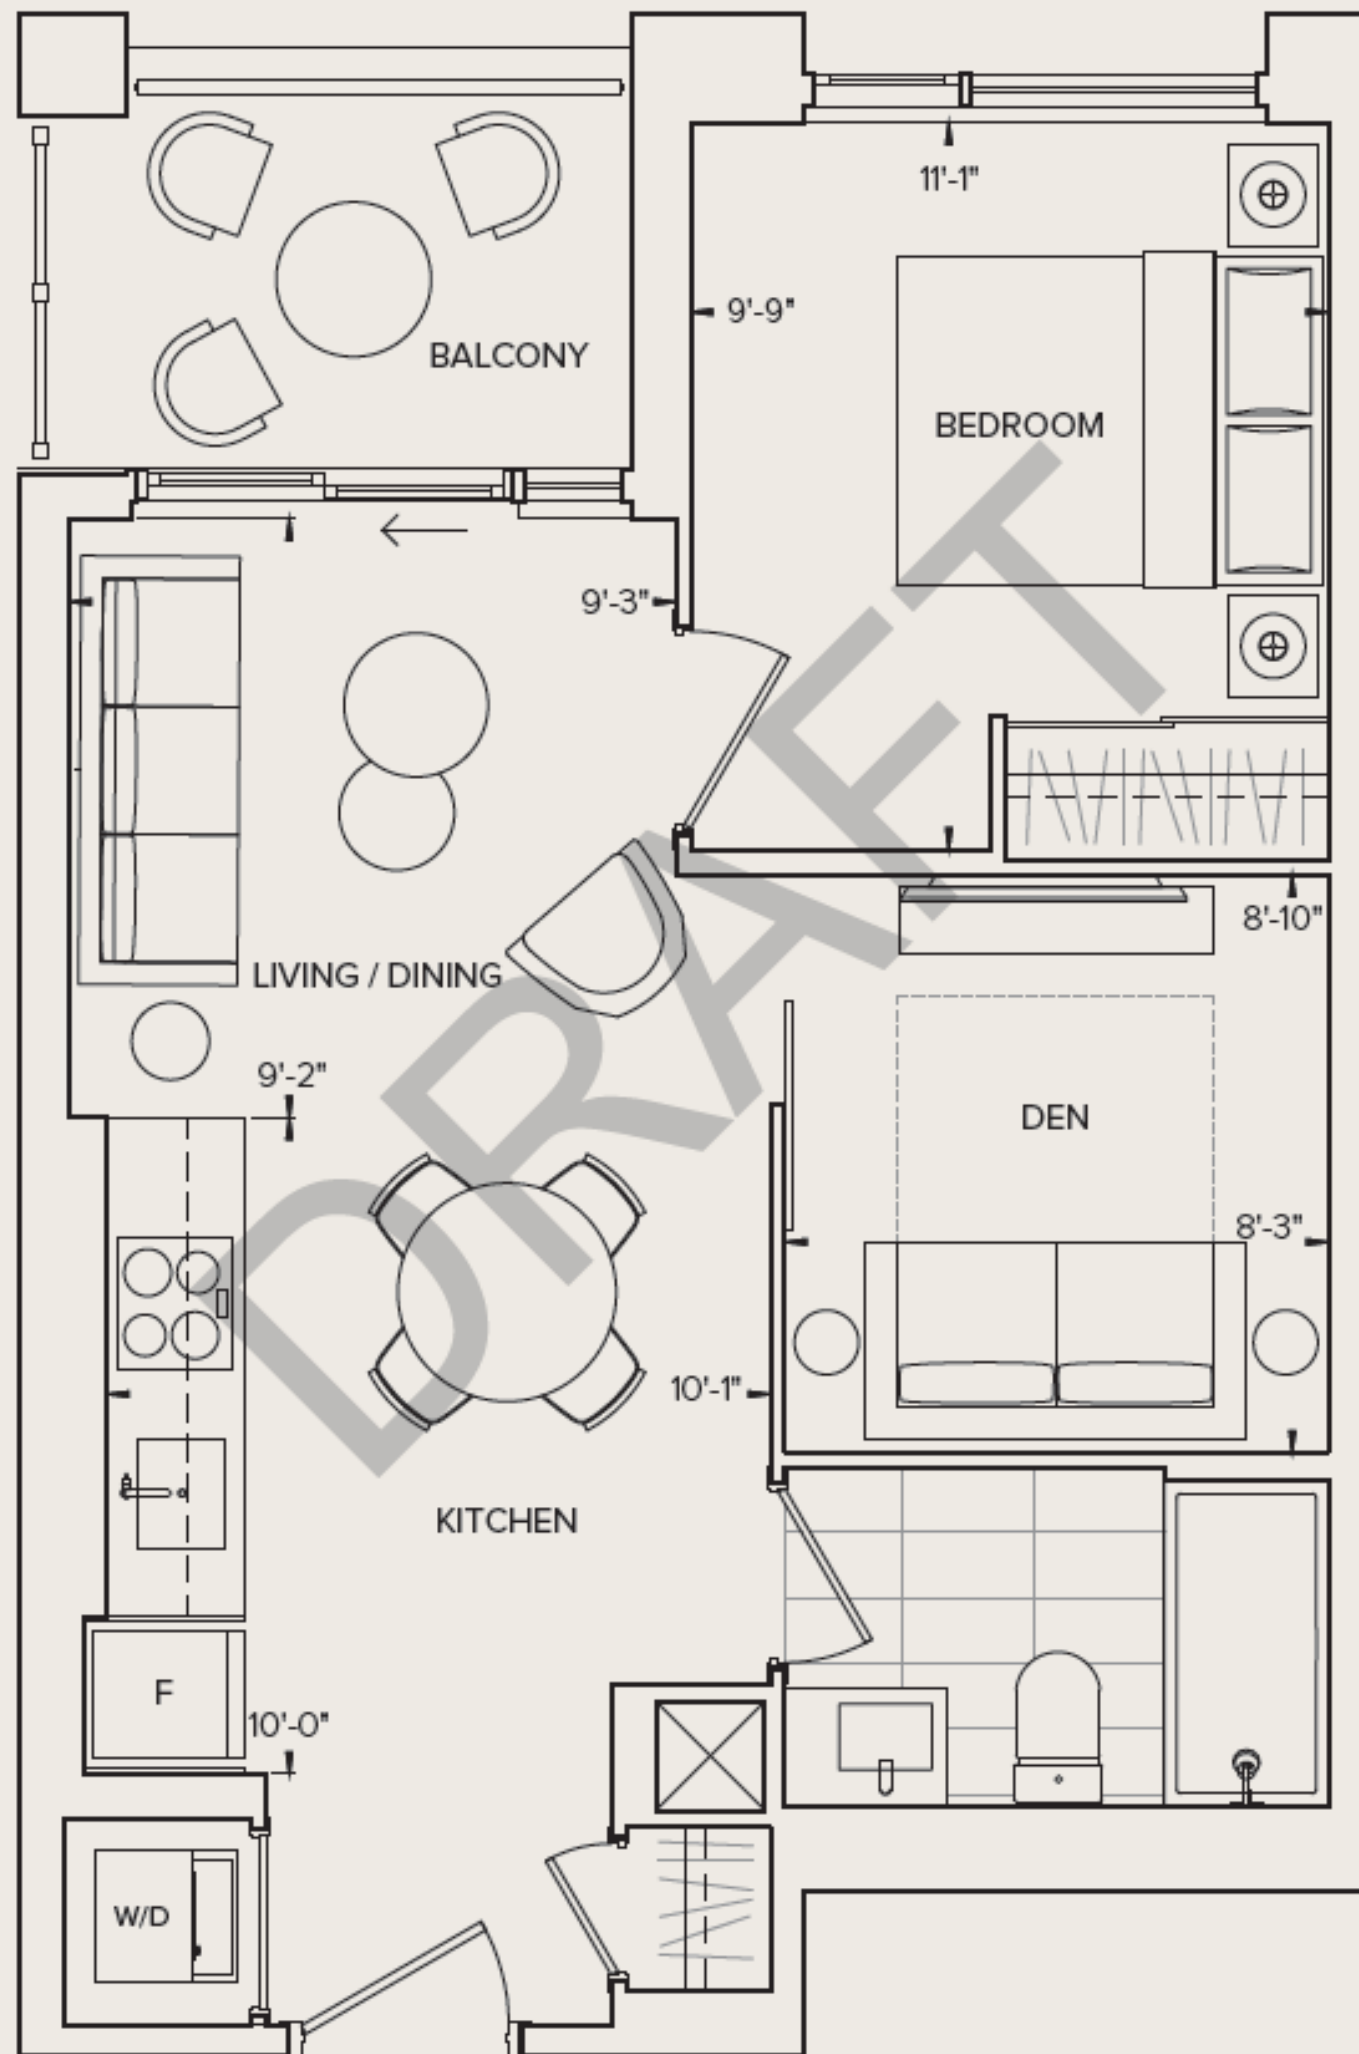

SAMPLE FLOORPLANS

1 BEDROOM 1 BATH

Interior Living 475 SQ. FT.
Exterior Living 24 SQ. FT.
Total Living 499 SQ. FT.

NORTH

SAMPLE FLOORPLANS

1 BEDROOM 1 BATH

Interior Living 479 SQ. FT.
Exterior Living 39 SQ. FT.
Total Living 592 SQ. FT.

SOUTH

SAMPLE FLOORPLANS

1 BEDROOM + DEN 1 BATH

Interior Living 523 SQ. FT.
Exterior Living 35 SQ. FT.
Total Living 558 SQ. FT.

NORTH

FLOORS 8-11

SAMPLE FLOORPLANS

1 BEDROOM + DEN 1 BATH

Interior Living	533 SQ. FT.
Exterior Living	49 SQ. FT.
Total Living	582 SQ. FT.

SOUTH

SAMPLE FLOORPLANS

1 BEDROOM + DEN 2 BATH

Interior Living	564 SQ. FT.
Exterior Living	42 SQ. FT.
Total Living	606 SQ. FT.

SOUTH

SAMPLE FLOORPLANS

2 BEDROOM 1 BATH

Interior Living 555 SQ. FT.
Exterior Living 51 SQ. FT.
Total Living 606 SQ. FT.

SOUTH

SAMPLE FLOORPLANS

2 BEDROOM + DEN 2 BATH

Interior Living) 723 SQ. FT.
Exterior Living 94 SQ. FT.
Total Living 817 SQ. FT.