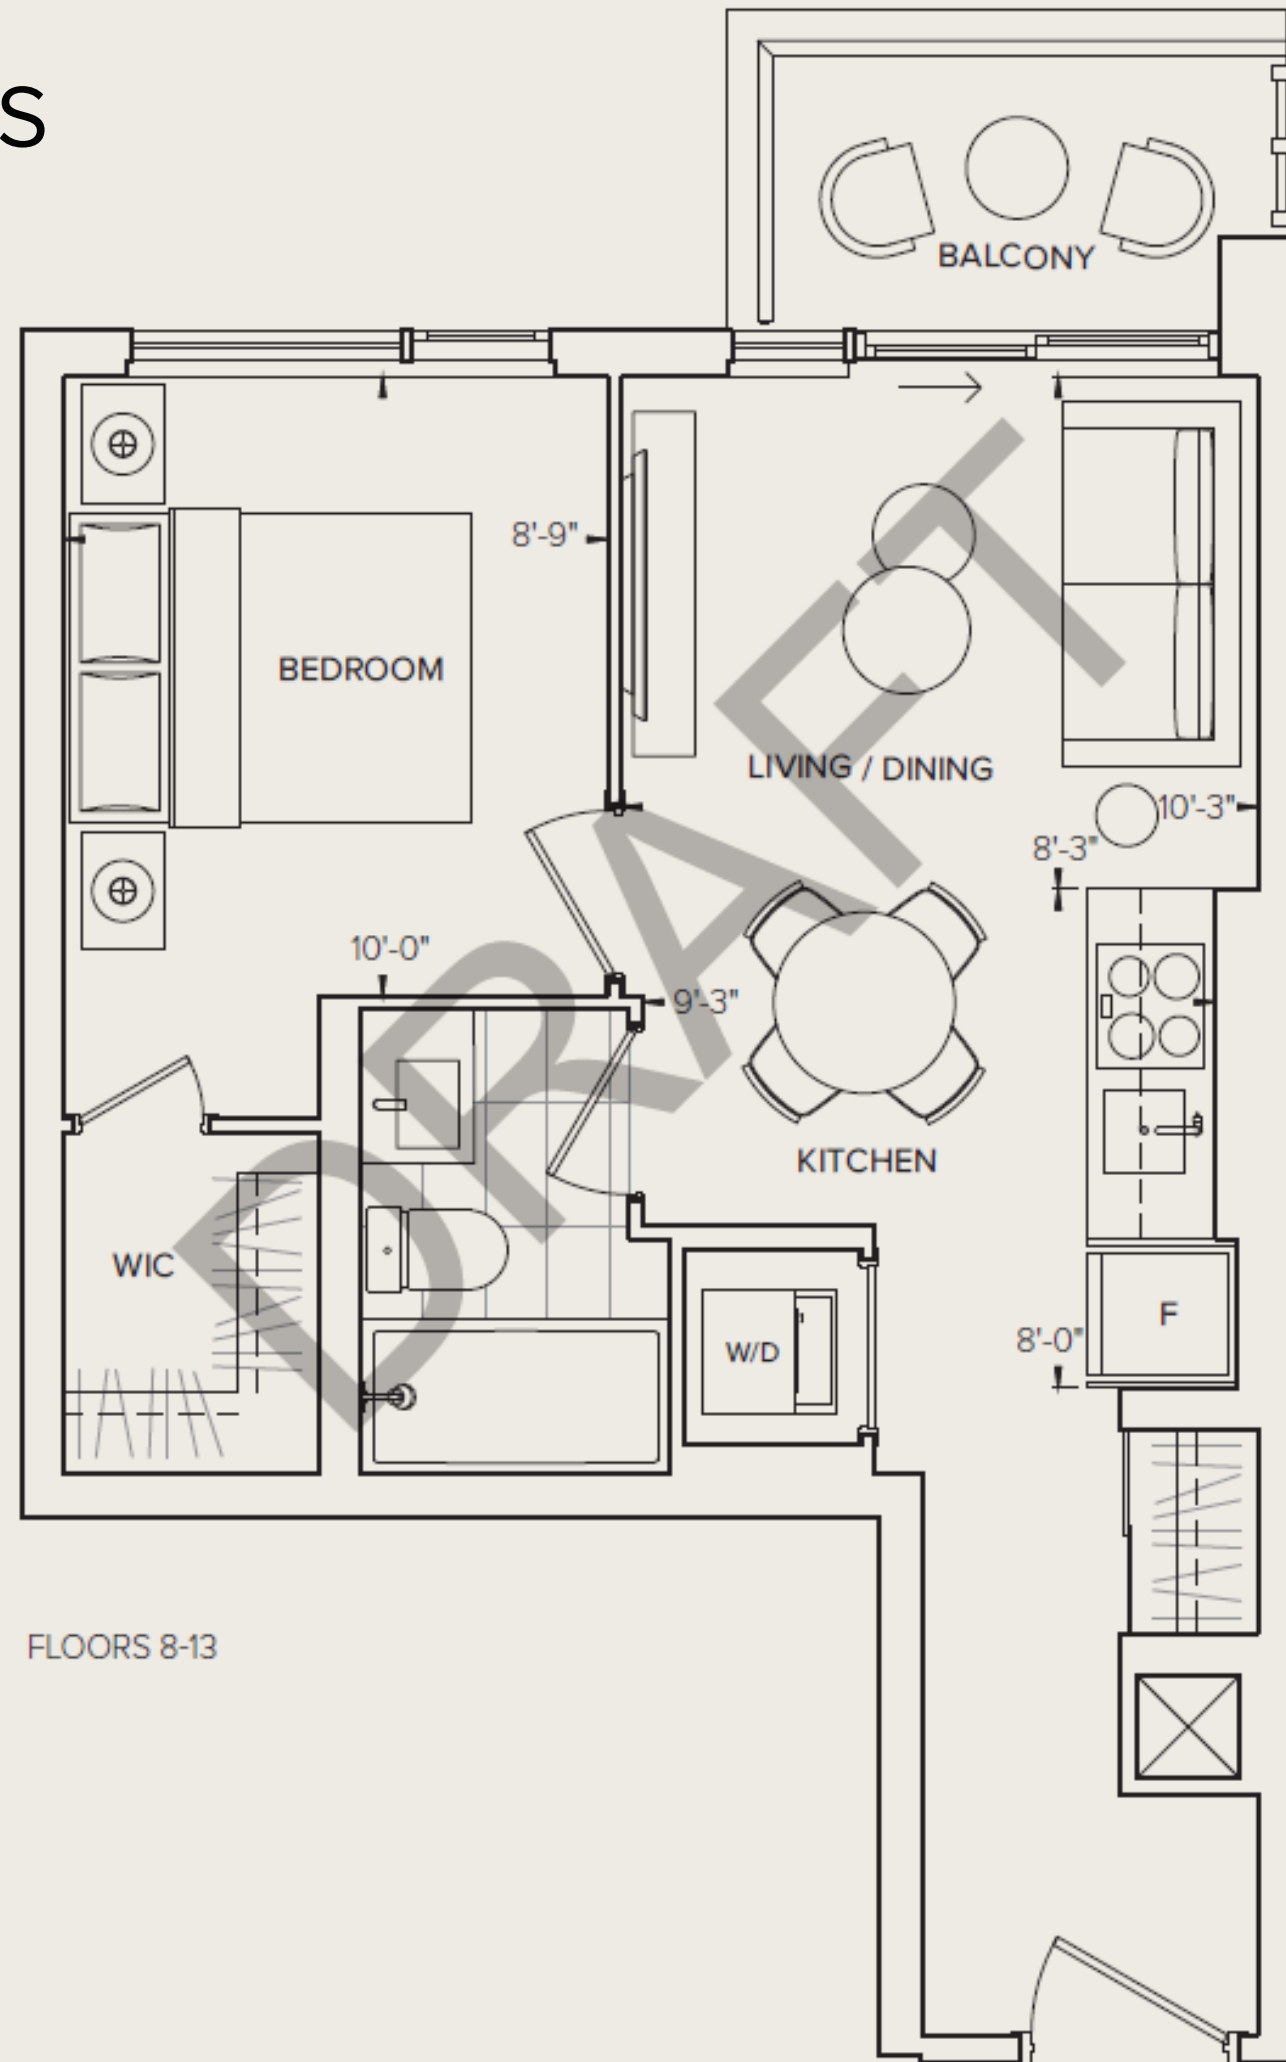

SAMPLE FLOORPLANS

1 BEDROOM 1 BATH

Interior Living 440 SQ. FT.
Exterior Living 35 SQ. FT.
Total Living 475 SQ. FT.

NORTH

FLOORS 8-13

SAMPLE FLOORPLANS

1 BEDROOM 1 BATH

Interior Living	484 SQ. FT.
Exterior Living	72 SQ. FT.
Total Living	545 SQ. FT.

SAMPLE FLOORPLANS

1 BEDROOM 1 BATH

Interior Living 475 SQ. FT.
Exterior Living 24 SQ. FT.
Total Living 499 SQ. FT.

NORTH

SAMPLE FLOORPLANS

1 BEDROOM 1 BATH

Interior Living 479 SQ. FT.
Exterior Living 39 SQ. FT.
Total Living 592 SQ. FT.

SOUTH

SAMPLE FLOORPLANS

1 BEDROOM + DEN 1 BATH

Interior Living 523 SQ. FT.
Exterior Living 35 SQ. FT.
Total Living 558 SQ. FT.

NORTH

FLOORS 8-11

SAMPLE FLOORPLANS

1 BEDROOM + DEN 1 BATH

Interior Living	533 SQ. FT.
Exterior Living	49 SQ. FT.
Total Living	582 SQ. FT.

SOUTH

SAMPLE FLOORPLANS

1 BEDROOM + DEN 2 BATH

Interior Living	564 SQ. FT.
Exterior Living	42 SQ. FT.
Total Living	606 SQ. FT.