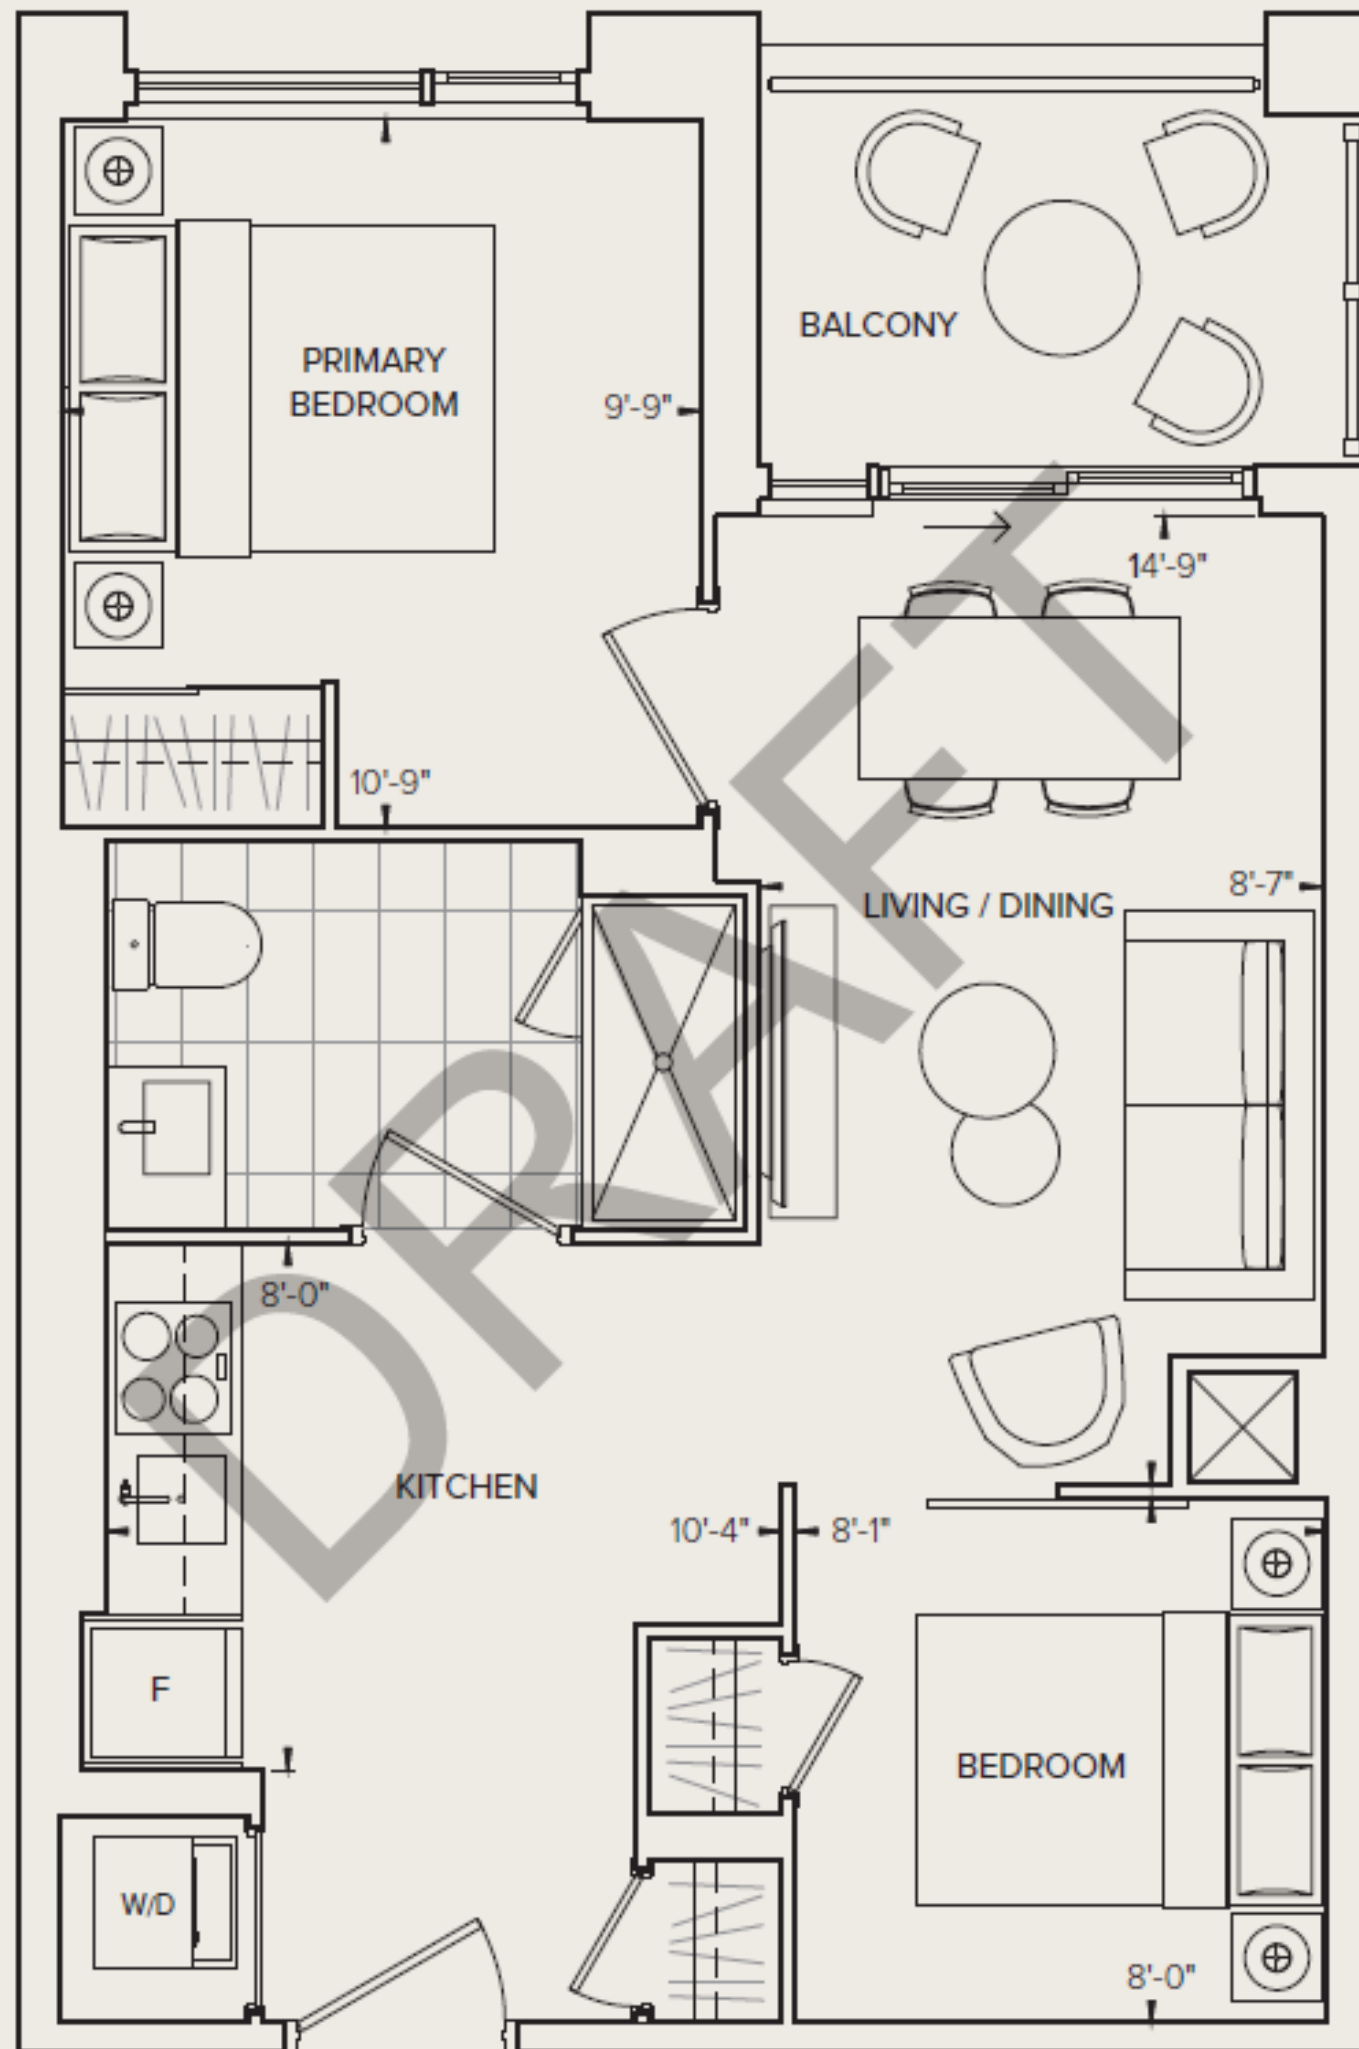

SOUTH

SAMPLE FLOORPLANS

1 BEDROOM + DEN 1 BATH

Interior Living 523 SQ. FT.
Exterior Living 35 SQ. FT.
Total Living 558 SQ. FT.

NORTH

FLOORS 8-11

SAMPLE FLOORPLANS

1 BEDROOM + DEN 1 BATH

Interior Living	533 SQ. FT.
Exterior Living	49 SQ. FT.
Total Living	582 SQ. FT.

SOUTH

SAMPLE FLOORPLANS

1 BEDROOM + DEN 2 BATH

Interior Living	564 SQ. FT.
Exterior Living	42 SQ. FT.
Total Living	606 SQ. FT.

SOUTH

SAMPLE FLOORPLANS

2 BEDROOM 1 BATH

Interior Living 555 SQ. FT.
Exterior Living 51 SQ. FT.
Total Living 606 SQ. FT.

SOUTH

SAMPLE FLOORPLANS

2 BEDROOM + DEN 2 BATH

Interior Living) 723 SQ. FT.
Exterior Living 94 SQ. FT.
Total Living 817 SQ. FT.

SOUTH

SAMPLE FLOORPLANS

3 BEDROOM 2 BATH

Interior Living 844 SQ. FT.
Exterior Living 137 SQ. FT.
Total Living 981 SQ. FT.

NORTH EAST

FLOORS 9-13

SAMPLE FLOORPLANS

3 BEDROOM 2 BATH