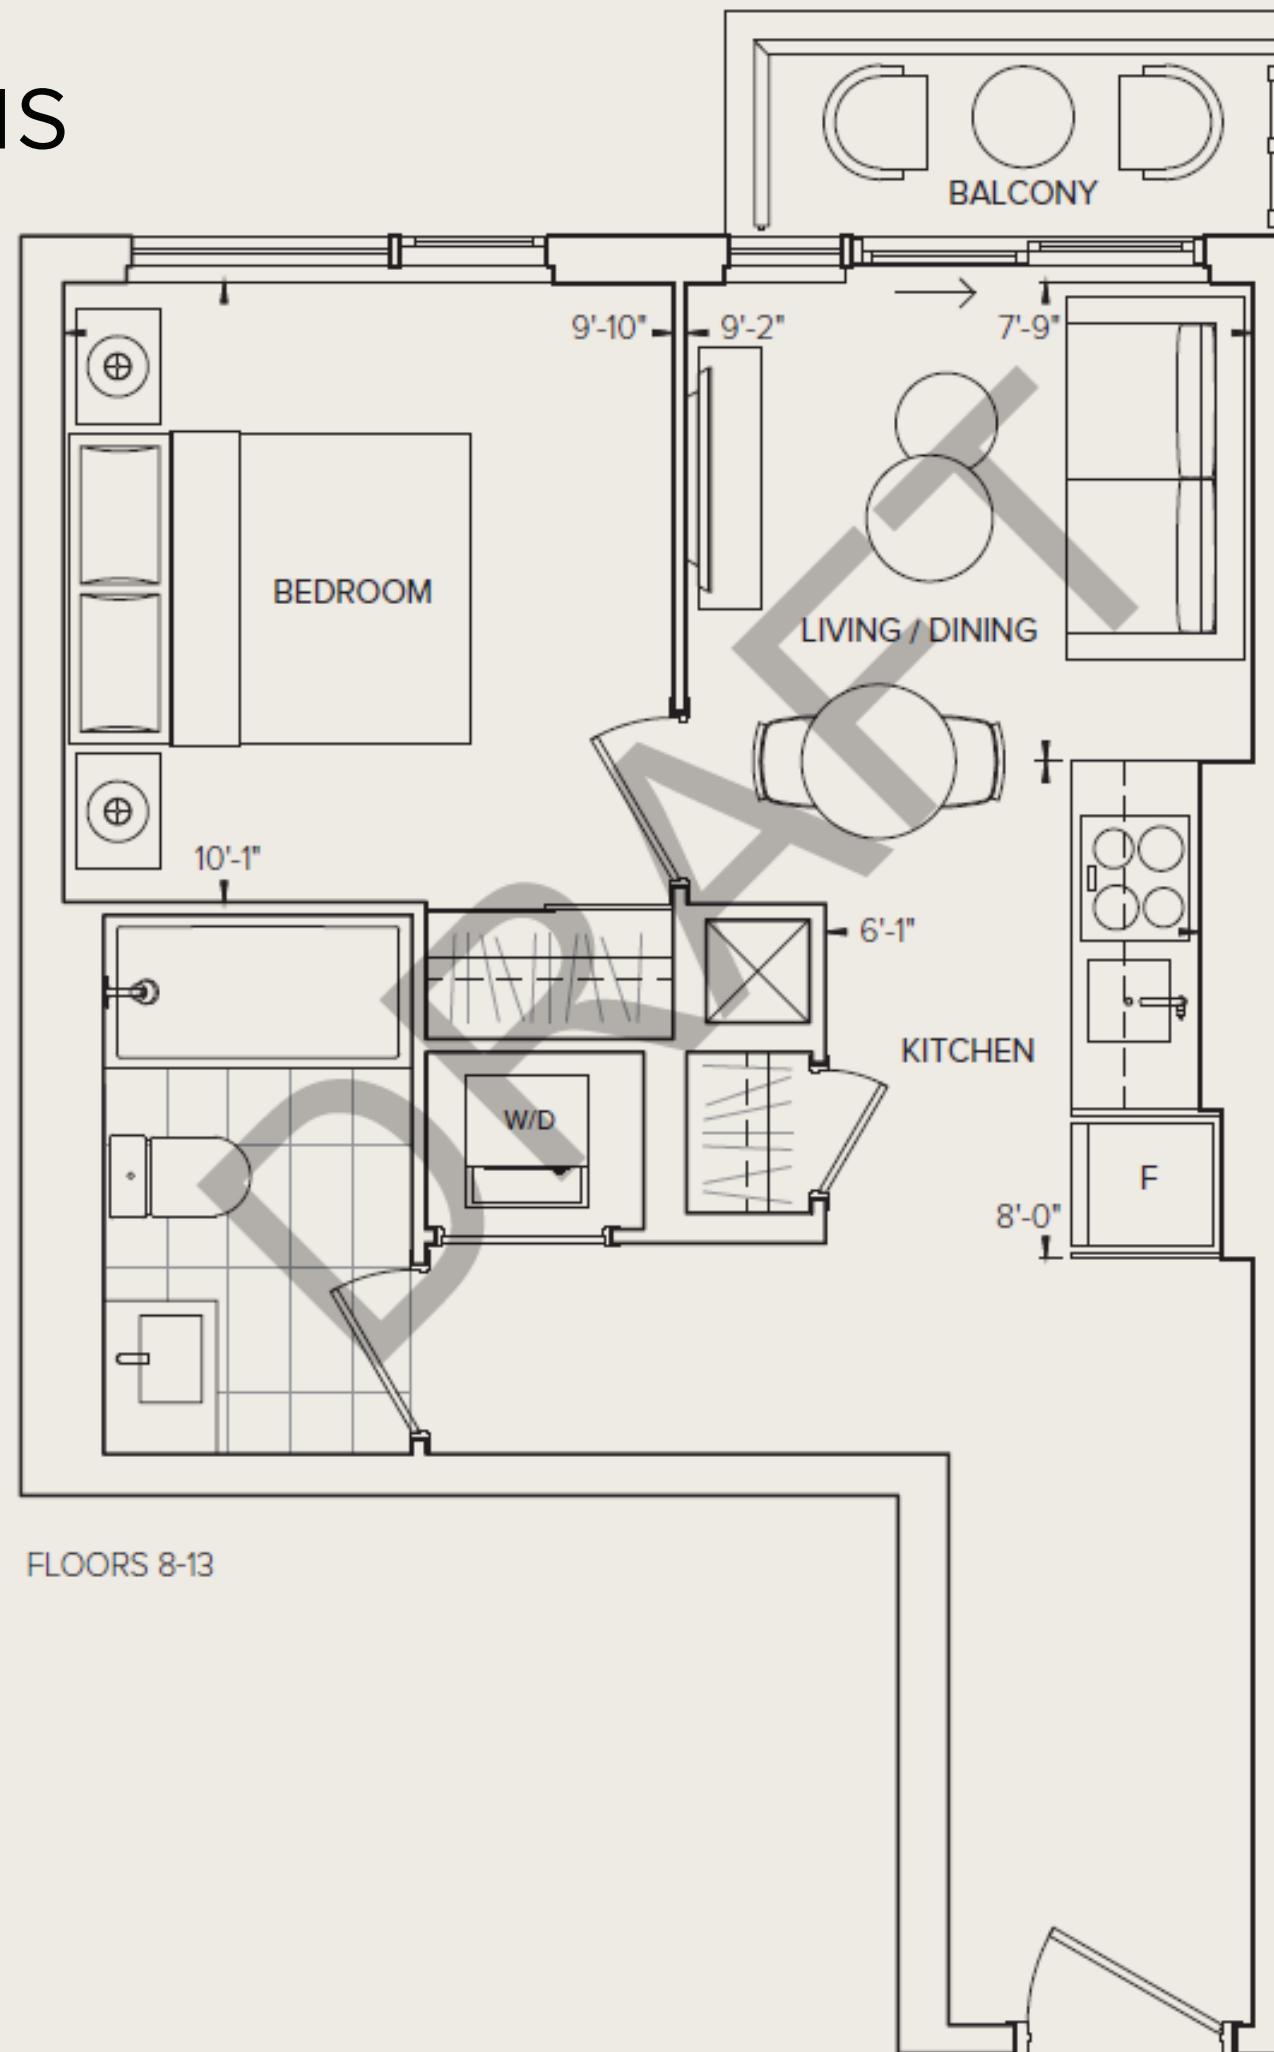

SAMPLE FLOORPLANS

1 BEDROOM 1 BATH

Interior Living 440 SQ. FT.
Exterior Living 35 SQ. FT.
Total Living 475 SQ. FT.

NORTH

FLOORS 8-13

SAMPLE FLOORPLANS

1 BEDROOM 1 BATH

Interior Living	484 SQ. FT.
Exterior Living	72 SQ. FT.
Total Living	545 SQ. FT.

SAMPLE FLOORPLANS

1 BEDROOM 1 BATH

Interior Living 475 SQ. FT.
Exterior Living 24 SQ. FT.
Total Living 499 SQ. FT.

NORTH

SAMPLE FLOORPLANS

1 BEDROOM 1 BATH

Interior Living 479 SQ. FT.
Exterior Living 39 SQ. FT.
Total Living 592 SQ. FT.

SOUTH

SAMPLE FLOORPLANS

1 BEDROOM + DEN 1 BATH

Interior Living 523 SQ. FT.
Exterior Living 35 SQ. FT.
Total Living 558 SQ. FT.

NORTH

FLOORS 8-11

SAMPLE FLOORPLANS

1 BEDROOM + DEN 1 BATH

Interior Living	533 SQ. FT.
Exterior Living	49 SQ. FT.
Total Living	582 SQ. FT.

SOUTH

SAMPLE FLOORPLANS

1 BEDROOM + DEN 2 BATH

Interior Living	564 SQ. FT.
Exterior Living	42 SQ. FT.
Total Living	606 SQ. FT.